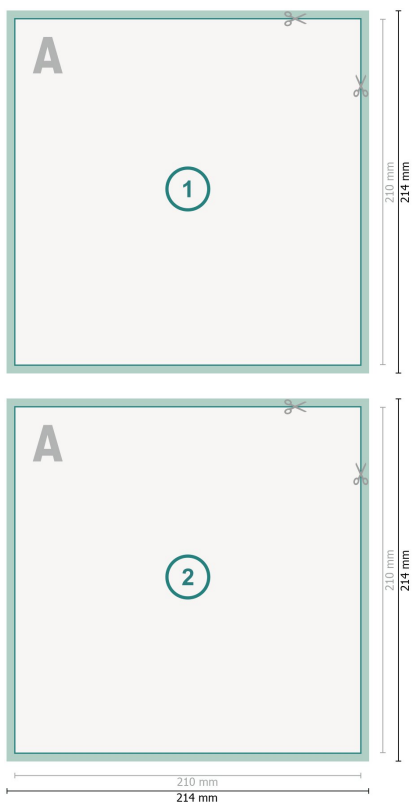

# Postcards with spot UV varnish, A4-Square

**Dataformat (incl. mm bleed):**

21,4 x 21,4 cm

**bleed:**

mm

**Trimmed size:**

21 x 21 cm

**Safety margin:**

4 mm

Maintaining space between the text/information and the edge of the trimmed format prevents undesirable cuts.

### Explanation of symbols

 Bleed

 Reading direction

 Trimmed size

 Data format

---

### Please note:

Allow for trim allowance and safety margin according to instructions.

Arrange background graphics, images or graphics up to the edge of the data format.

Tolerances may occur during production due to cutting, punching and folding processes.