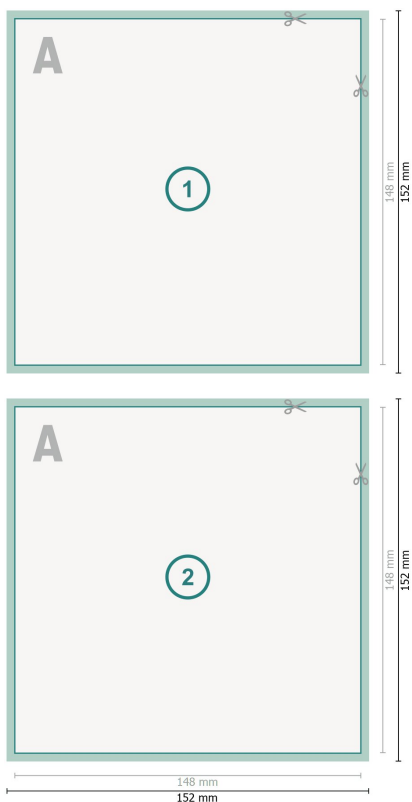

# Postcards with spot UV varnish, A5-Square

**Dataformat (incl. mm bleed):**

15,2 x 15,2 cm

**bleed:**

mm

**Trimmed size:**

14,8 x 14,8 cm

**Safety margin:**

4 mm

Maintaining space between the text/information and the edge of the trimmed format prevents undesirable cuts.

## Explanation of symbols

 Bleed

 Reading direction

 Trimmed size

 Data format

### Please note:

Allow for trim allowance and safety margin according to instructions.

Arrange background graphics, images or graphics up to the edge of the data format.

Tolerances may occur during production due to cutting, punching and folding processes.