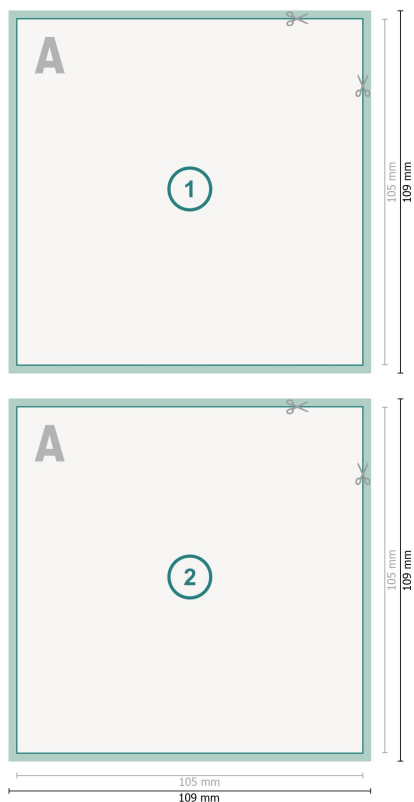

Postcards with spot UV varnish, A6-Square

Dataformat (incl. mm bleed):

10,9 x 10,9 cm

bleed:

mm

Trimmed size:

10,5 x 10,5 cm

Safety margin:

4 mm

Maintaining space between the text/information and the edge of the trimmed format prevents undesirable cuts.

Explanation of symbols

 Bleed

 Reading direction

 Trimmed size

 Data format

Please note:

Allow for trim allowance and safety margin according to instructions.

Arrange background graphics, images or graphics up to the edge of the data format.

Tolerances may occur during production due to cutting, punching and folding processes.