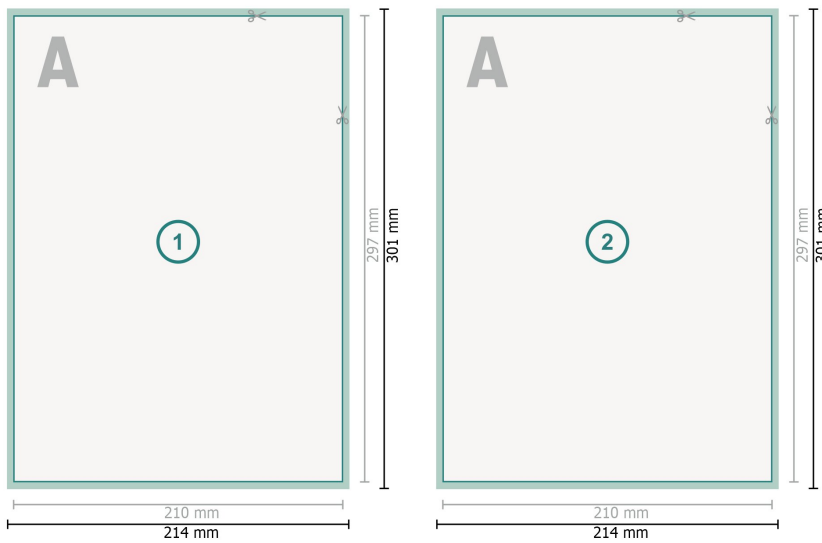

# Postcards with spot hot foil stamping, A4

## Dataformat (incl. mm bleed):

21,4 x 30,1 cm

## Trimmed size:

21 x 29,7 cm

## Safety margin:

4 mm

Maintaining space between the text/information and the edge of the trimmed format prevents undesirable cuts.