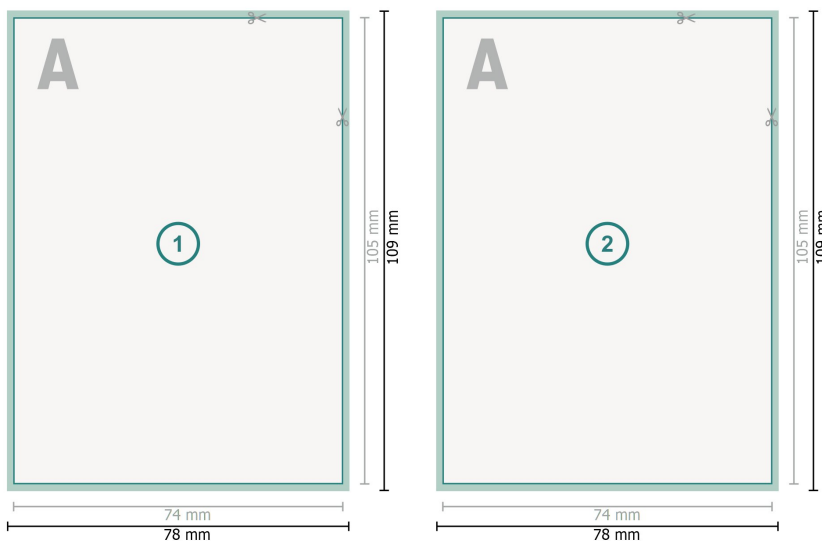

Postcards with spot hot foil stamping, A7

Dataformat (incl. mm bleed):

7,8 x 10,9 cm

bleed:

mm

Trimmed size:

7,4 x 10,5 cm

Safety margin:

4 mm

Maintaining space between the text/information and the edge of the trimmed format prevents undesirable cuts.

Explanation of symbols

 Bleed

 Reading direction

 Trimmed size

 Data format

Please note:

Allow for trim allowance and safety margin according to instructions.

Arrange background graphics, images or graphics up to the edge of the data format.

Tolerances may occur during production due to cutting, punching and folding processes.