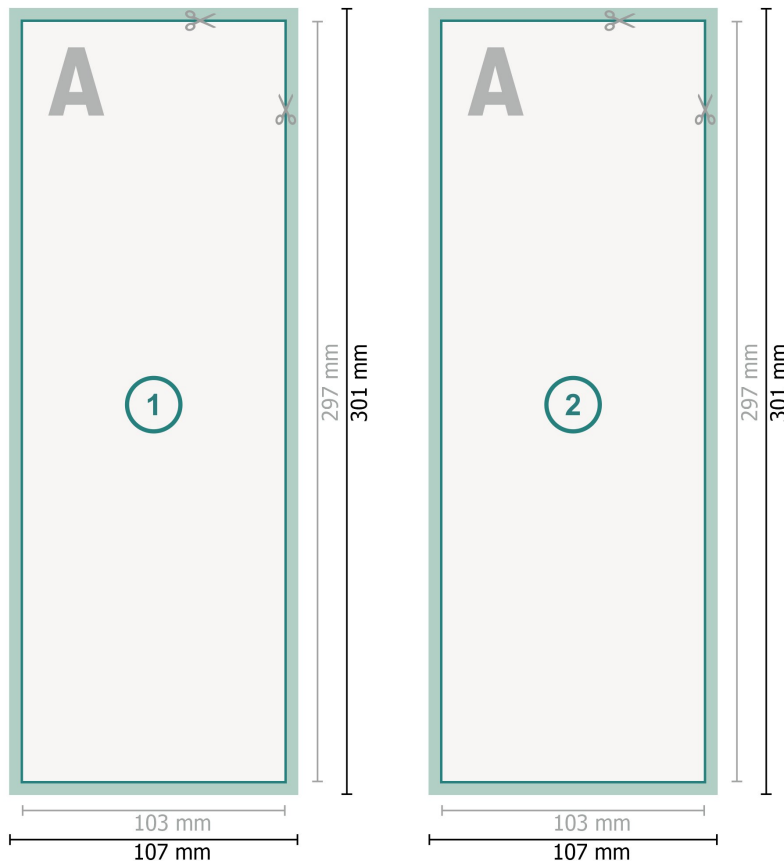

Postcards with spot hot foil stamping, A4 Half

Dataformat (incl. mm bleed):
10,7 x 30,1 cm

bleed:
mm

Trimmed size:
10,3 x 29,7 cm

Safety margin:
4 mm

Maintaining space between the text/information and the edge of the trimmed format prevents undesirable cuts.

Explanation of symbols

-  Bleed
-  Reading direction
-  Trimmed size
-  Data format

Please note:

Allow for trim allowance and safety margin according to instructions.

Arrange background graphics, images or graphics up to the edge of the data format.