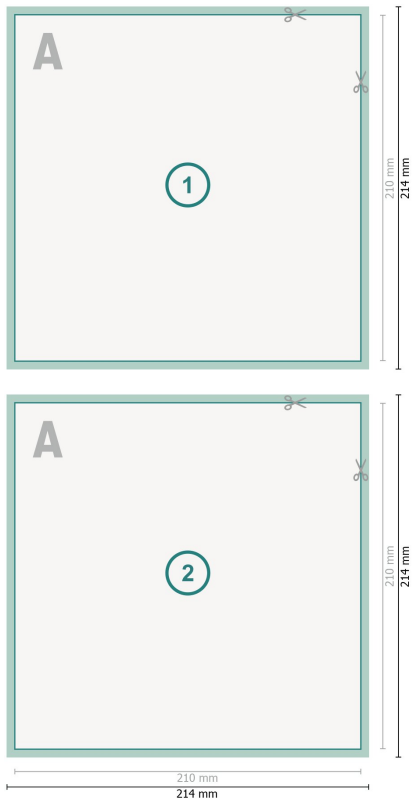

Postcards with spot hot foil stamping, A4-Square

Dataformat (incl. mm bleed):
21,4 x 21,4 cm

bleed:
mm

Trimmed size:
21 x 21 cm

Safety margin:
4 mm

Maintaining space between the text/information and the edge of the trimmed format prevents undesirable cuts.

Explanation of symbols

 Bleed

 Reading direction

 Trimmed size

 Data format

Please note:

Allow for trim allowance and safety margin according to instructions.

Arrange background graphics, images or graphics up to the edge of the data format.