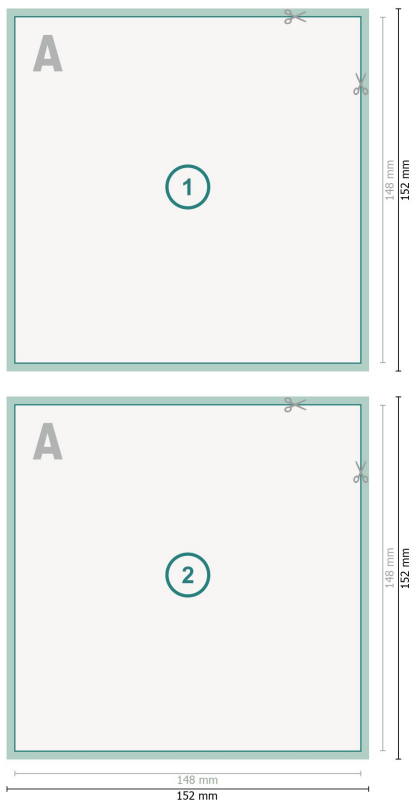

Postcards with spot hot foil stamping, A5-Square

Dataformat (incl. mm bleed):
15,2 x 15,2 cm

bleed:
mm

Trimmed size:
14,8 x 14,8 cm

Safety margin:
4 mm

Maintaining space between the text/information and the edge of the trimmed format prevents undesirable cuts.

Explanation of symbols

 Bleed

 Reading direction

 Trimmed size

 Data format

Please note:

Allow for trim allowance and safety margin according to instructions.

Arrange background graphics, images or graphics up to the edge of the data format.