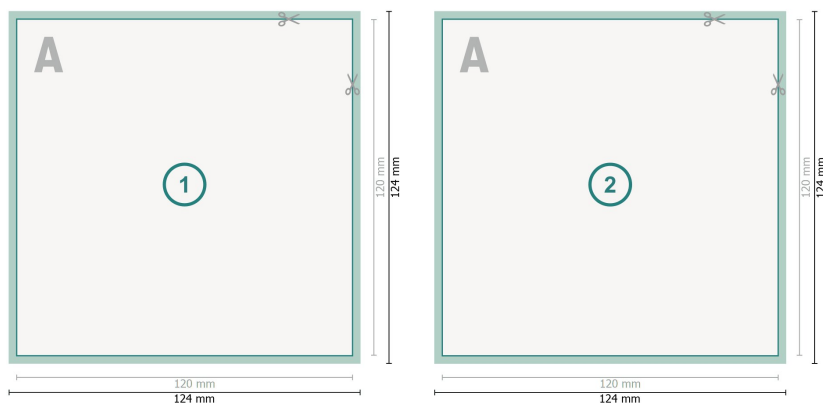

# Postcards with spot relief varnish, CD-Format

## Dataformat (incl. mm bleed):

12,4 x 12,4 cm

## Trimmed size:

12 x 12 cm

## Safety margin:

4 mm

Maintaining space between the text/information and the edge of the trimmed format prevents undesirable cuts.