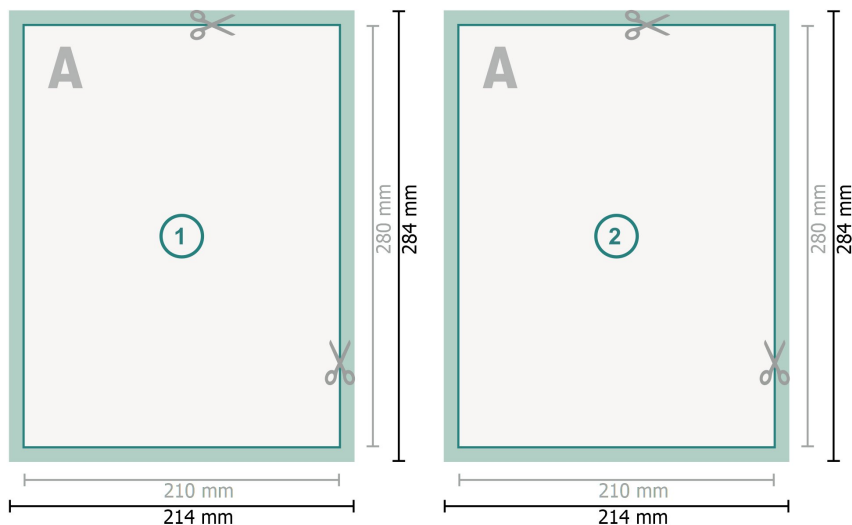

Postcards with spot UV varnish, 21 x 28 cm

Dataformat (incl. mm bleed):

21,4 x 28,4 cm

bleed:

mm

Trimmed size:

21 x 28 cm

Safety margin:

4 mm

Maintaining space between the text/information and the edge of the trimmed format prevents undesirable cuts.

Explanation of symbols

 Bleed

 Reading direction

 Trimmed size

 Data format

Please note:

Allow for trim allowance and safety margin according to instructions.

Arrange background graphics, images or graphics up to the edge of the data format.

Tolerances may occur during production due to cutting, punching and folding processes.