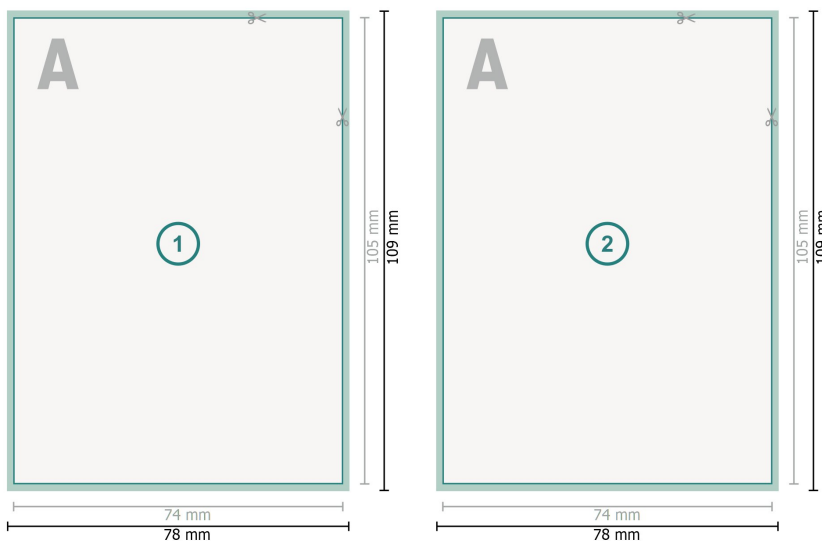

# Postcards with spot relief varnish, A7

## Dataformat (incl. mm bleed):

7,8 x 10,9 cm

## Trimmed size:

7,4 x 10,5 cm

## Safety margin:

4 mm

Maintaining space between the text/information and the edge of the trimmed format prevents undesirable cuts.