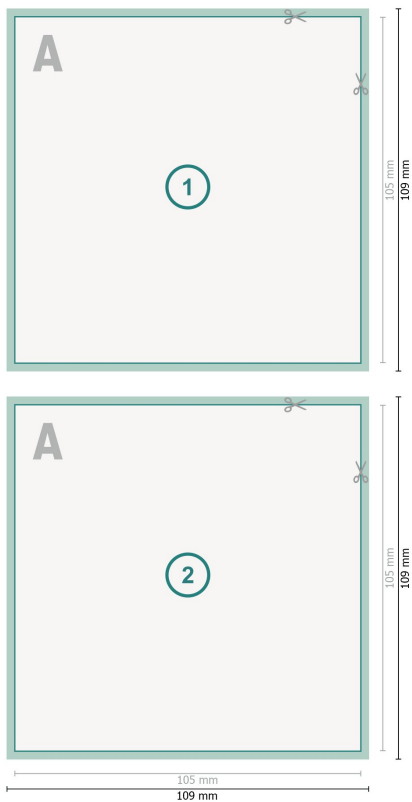

Postcards with spot hot foil stamping, A6-Square

Dataformat (incl. mm bleed):

10,9 x 10,9 cm

bleed:

mm

Trimmed size:

10,5 x 10,5 cm

Safety margin:

4 mm

Maintaining space between the text/information and the edge of the trimmed format prevents undesirable cuts.

Explanation of symbols

 Bleed

 Reading direction

 Trimmed size

 Data format

Please note:

Allow for trim allowance and safety margin according to instructions.

Arrange background graphics, images or graphics up to the edge of the data format.

Tolerances may occur during production due to cutting, punching and folding processes.