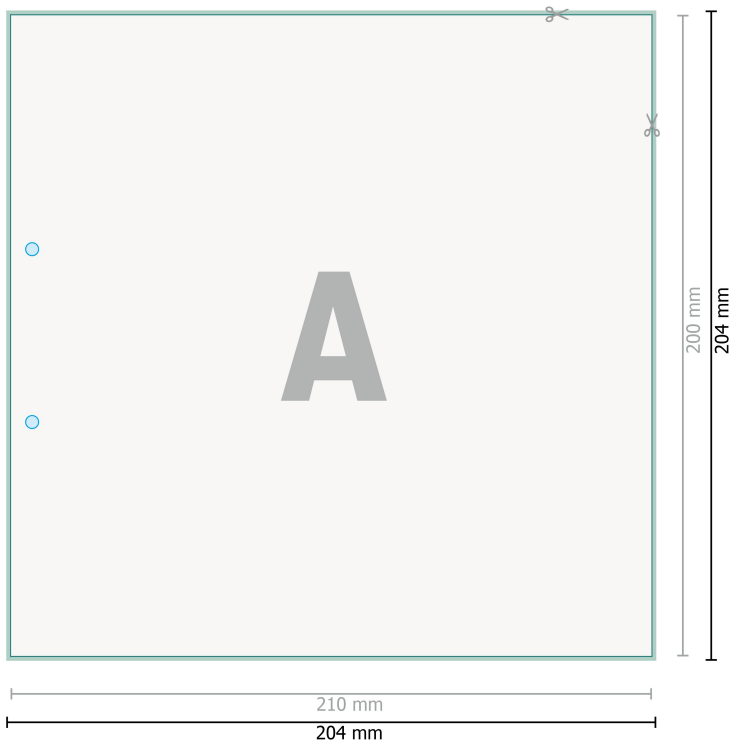

Letterheads, 21 x 20 cm, printed on one side

Dataformat (incl. 2 mm bleed):

21,4 x 20,4 cm

bleed:

2 mm

Trimmed size:

21 x 20 cm

Safety margin:

4 mm

Maintaining space between the text/information and the edge of the trimmed format prevents undesirable cuts.

Explanation of symbols

 Bleed

 Reading direction

 Trimmed size

 Data format

Please note:

Allow for trim allowance and safety margin according to instructions.

Arrange background graphics, images or graphics up to the edge of the data format.

Tolerances may occur during production due to cutting, punching and folding processes.