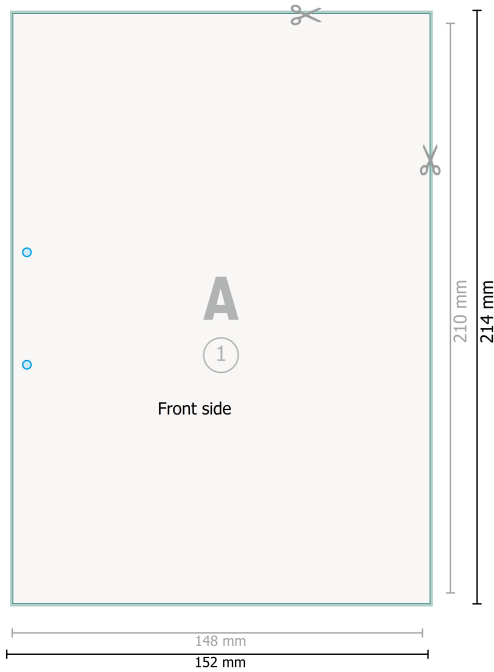

Letterheads, A5, printed on both sides

Optional drilled holes

Dataformat (incl. 2 mm bleed):
15,2 x 21,4 cm

bleed:
2 mm

Trimmed size:
14,8 x 21 cm

Safety margin:
4 mm

Maintaining space between the text/information and the edge of the trimmed format prevents undesirable cuts.

Explanation of symbols

 Bleed

 Reading direction

 Trimmed size

 Data format

Please note:

Allow for trim allowance and safety margin according to instructions.

Arrange background graphics, images or graphics up to the edge of the data format.

Tolerances may occur during production due to cutting, punching and folding processes.

Printing data: Instructions and templates can be found under the menu item *Printing data* at www.onlineprinters.com