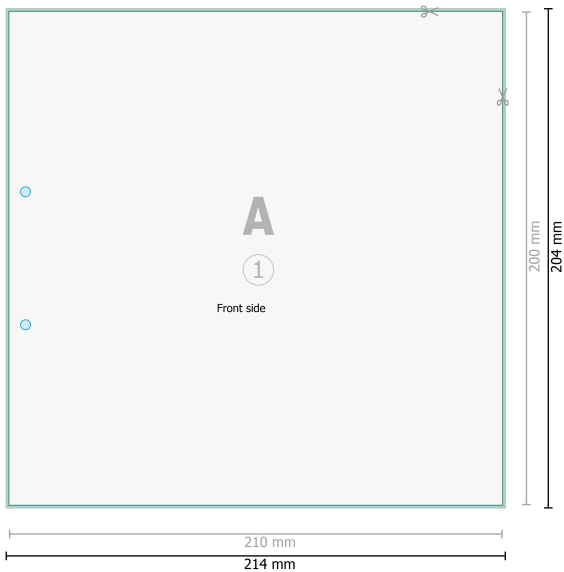

Letterheads, 21 x 20 cm, printed on both sides

Optional drilled holes

Dataformat (incl. 2 mm bleed):

21,4 x 20,4 cm

bleed:

2 mm

Trimmed size:

21 x 20 cm

Safety margin:

4 mm

Maintaining space between the text/information and the edge of the trimmed format prevents undesirable cuts.

Explanation of symbols

 Bleed

 Reading direction

 Trimmed size

 Data format

Please note:

Allow for trim allowance and safety margin according to instructions.

Arrange background graphics, images or graphics up to the edge of the data format.

Tolerances may occur during production due to cutting, punching and folding processes.