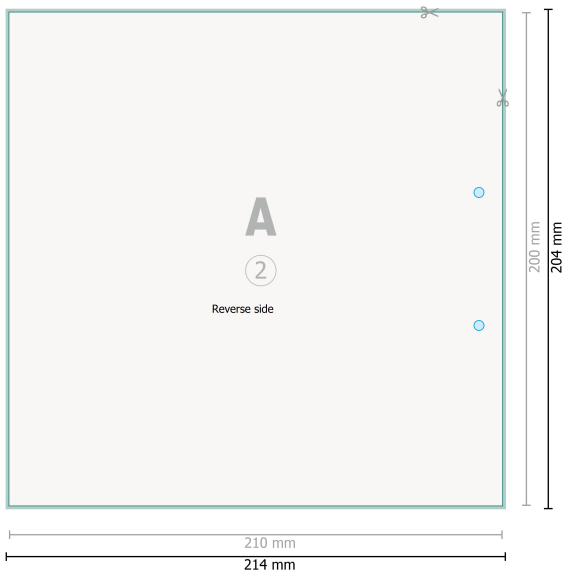

Letterheads, 21 x 20 cm, printed on both sides

Optional drilled holes

Dataformat (incl. 2 mm bleed):

21,4 x 20,4 cm

bleed:

2 mm

Trimmed size:

21 x 20 cm

Safety margin:

4 mm

Maintaining space between the text/information and the edge of the trimmed format prevents undesirable cuts.

Explanation of symbols

 Bleed

 Reading direction

 Trimmed size

 Data format

Please note:

Allow for trim allowance and safety margin according to instructions.

Arrange background graphics, images or graphics up to the edge of the data format.

Tolerances may occur during production due to cutting, punching and folding processes.