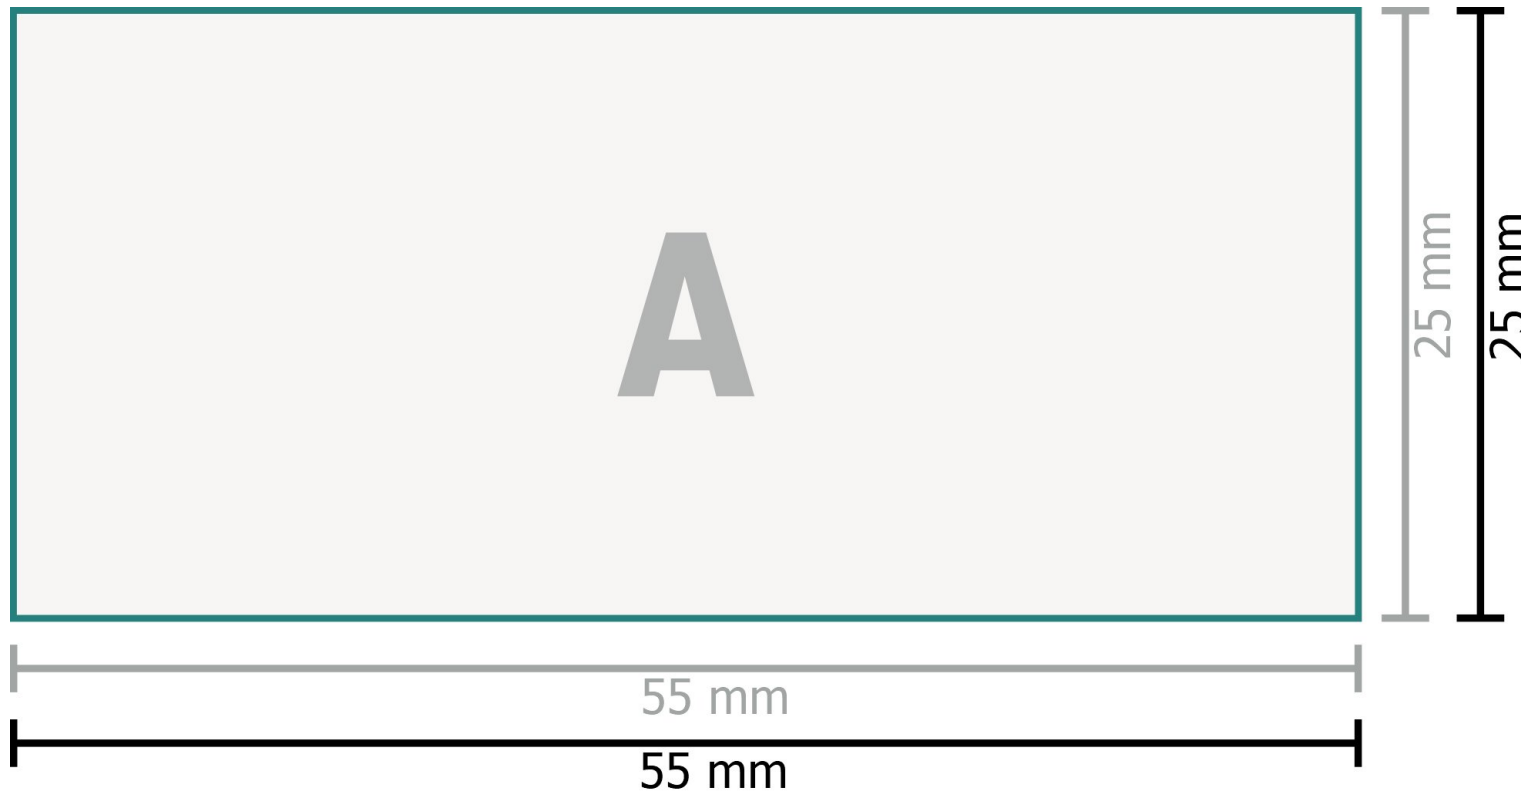

# Multi-packs Trodat Professional stamp 5204

**Data format:**  
5,5 x 2,5 cm

**Safety margin:**  
1 mm

Maintaining space between the text/information and the edge of the trimmed format prevents undesirable cuts.

Texts, objects and graphs must be created in 100 % black, no grey scales

## Please note:

Allow for trim allowance and safety margin according to instructions.

Arrange background graphics, images or graphics up to the edge of the data format.

Tolerances may occur during production due to cutting, punching and folding processes.

## Explanation of symbols

**A** Reading direction

— Trimmed size

— Data format