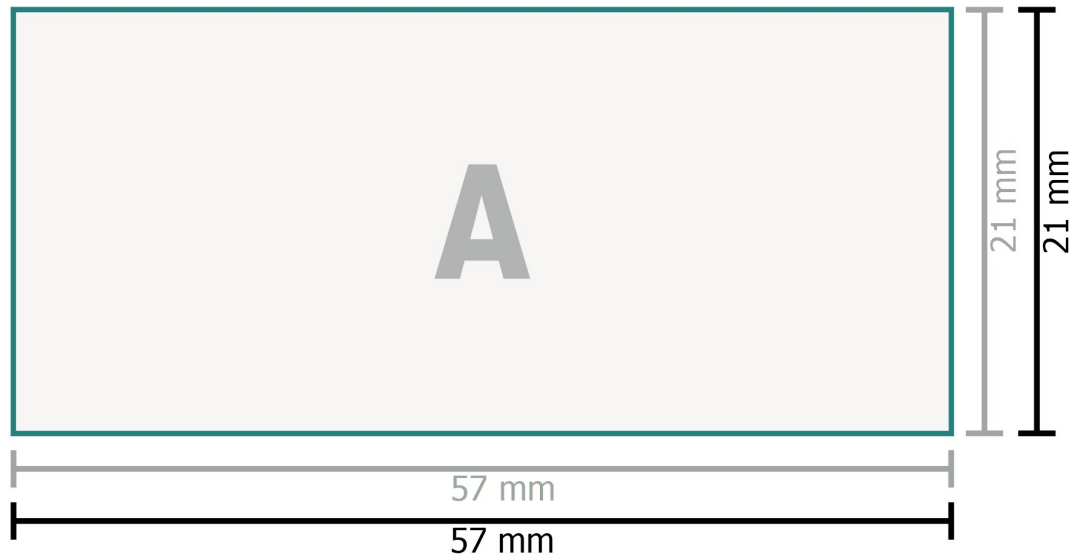

## Data format:

5,7 x 2,1 cm

## Safety margin:

1 mm

Maintaining space between the text/information and the edge of the trimmed format prevents undesirable cuts.

Texts, objects and graphs must be created in 100 % black, no grey scales

## Explanation of symbols

**A** Reading direction

— Trimmed size

— Data format