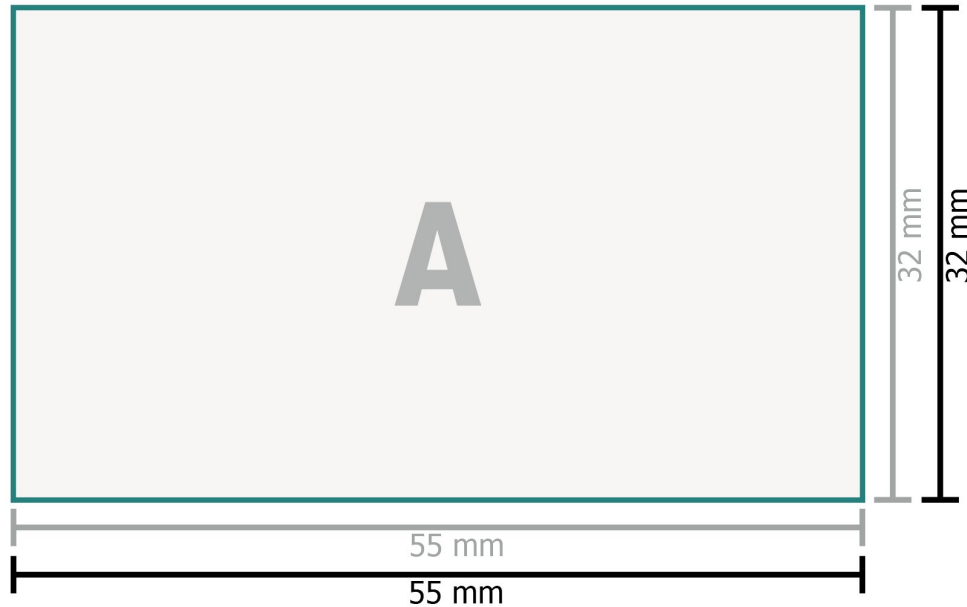

Multi-packs Trodat Professional stamp 5206

Texts, objects and graphs must be created in 100 % black, no grey scales

Data format:

5,5 x 3,2 cm

Safety margin:

1 mm

Maintaining space between the text/information and the edge of the trimmed format prevents undesirable cuts.

Please note:

Allow for trim allowance and safety margin according to instructions.

Arrange background graphics, images or graphics up to the edge of the data format.

Tolerances may occur during production due to cutting, punching and folding processes.