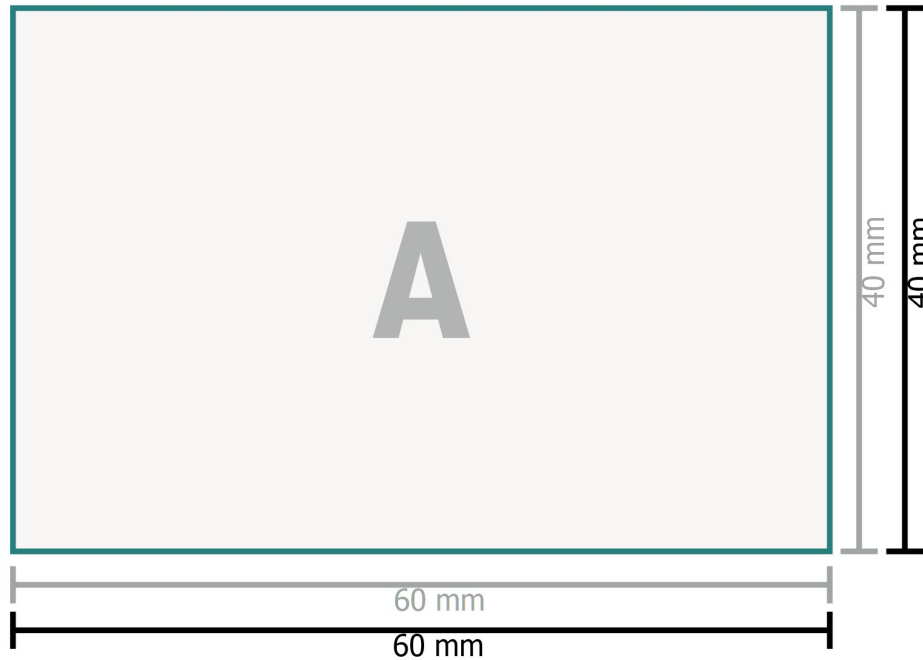

Multi-packs Trodat Printy stamp 4927

Data format:

6 x 4 cm

Safety margin:

1 mm

Maintaining space between the text/information and the edge of the trimmed format prevents undesirable cuts.

Texts, objects and graphs must be created in 100 % black, no grey scales

Please note:

Allow for trim allowance and safety margin according to instructions.

Arrange background graphics, images or graphics up to the edge of the data format.

Tolerances may occur during production due to cutting, punching and folding processes.