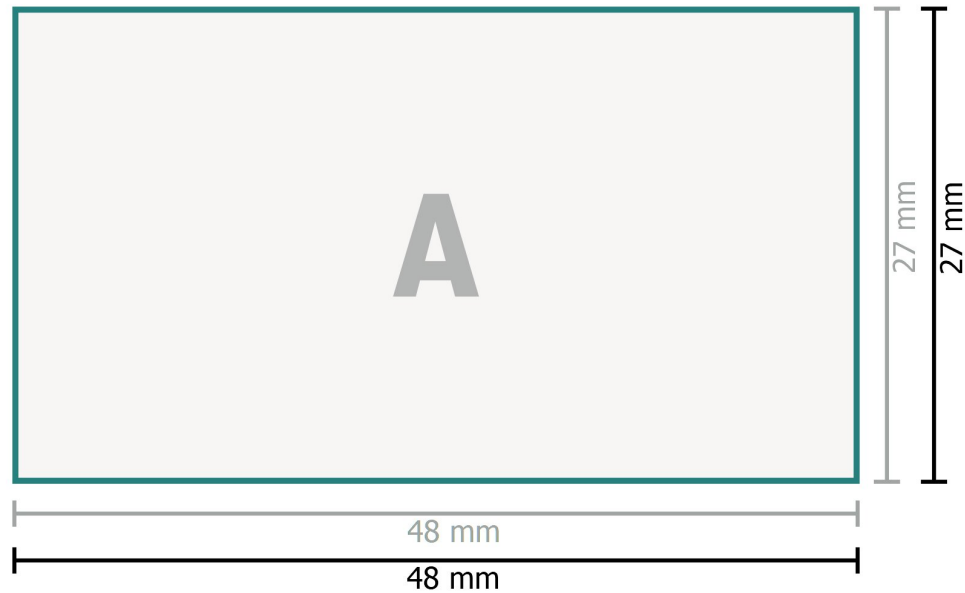

Multi-packs Trodat Professional stamp 5203

Data format:

4,8 x 2,7 cm

Safety margin:

1 mm

Maintaining space between the text/information and the edge of the trimmed format prevents undesirable cuts.

Texts, objects and graphs must be created in 100 % black, no grey scales

Please note:

Allow for trim allowance and safety margin according to instructions.

Arrange background graphics, images or graphics up to the edge of the data format.

Tolerances may occur during production due to cutting, punching and folding processes.