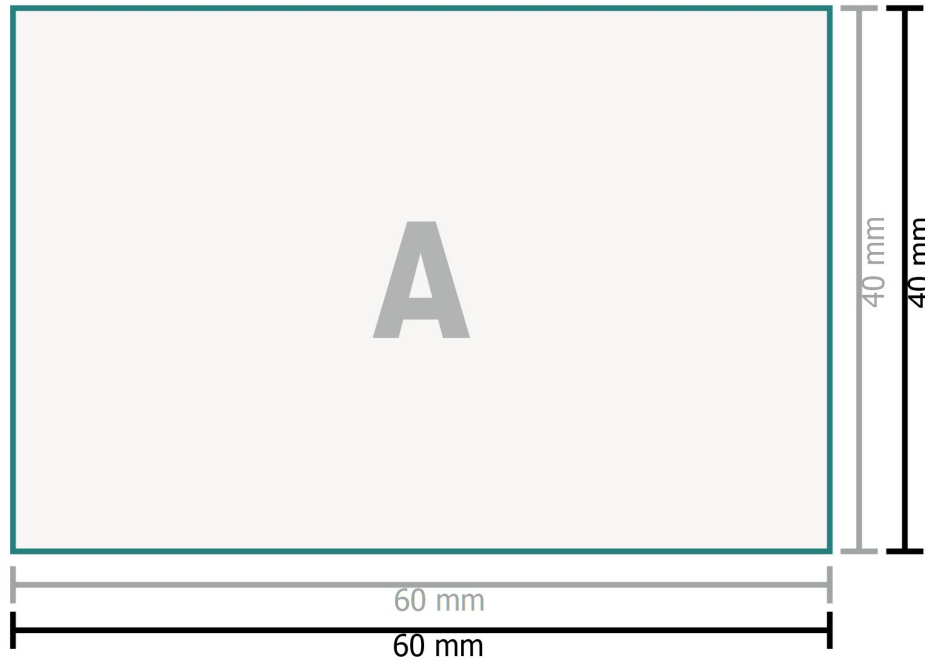

# Multi-packs Trodat Professional stamp 5274

## Data format:

6 x 4 cm

## Safety margin:

1 mm

Maintaining space between the text/information and the edge of the trimmed format prevents undesirable cuts.

Texts, objects and graphs must be created in 100 % black, no grey scales

## Explanation of symbols

**A** Reading direction

— Trimmed size

— Data format