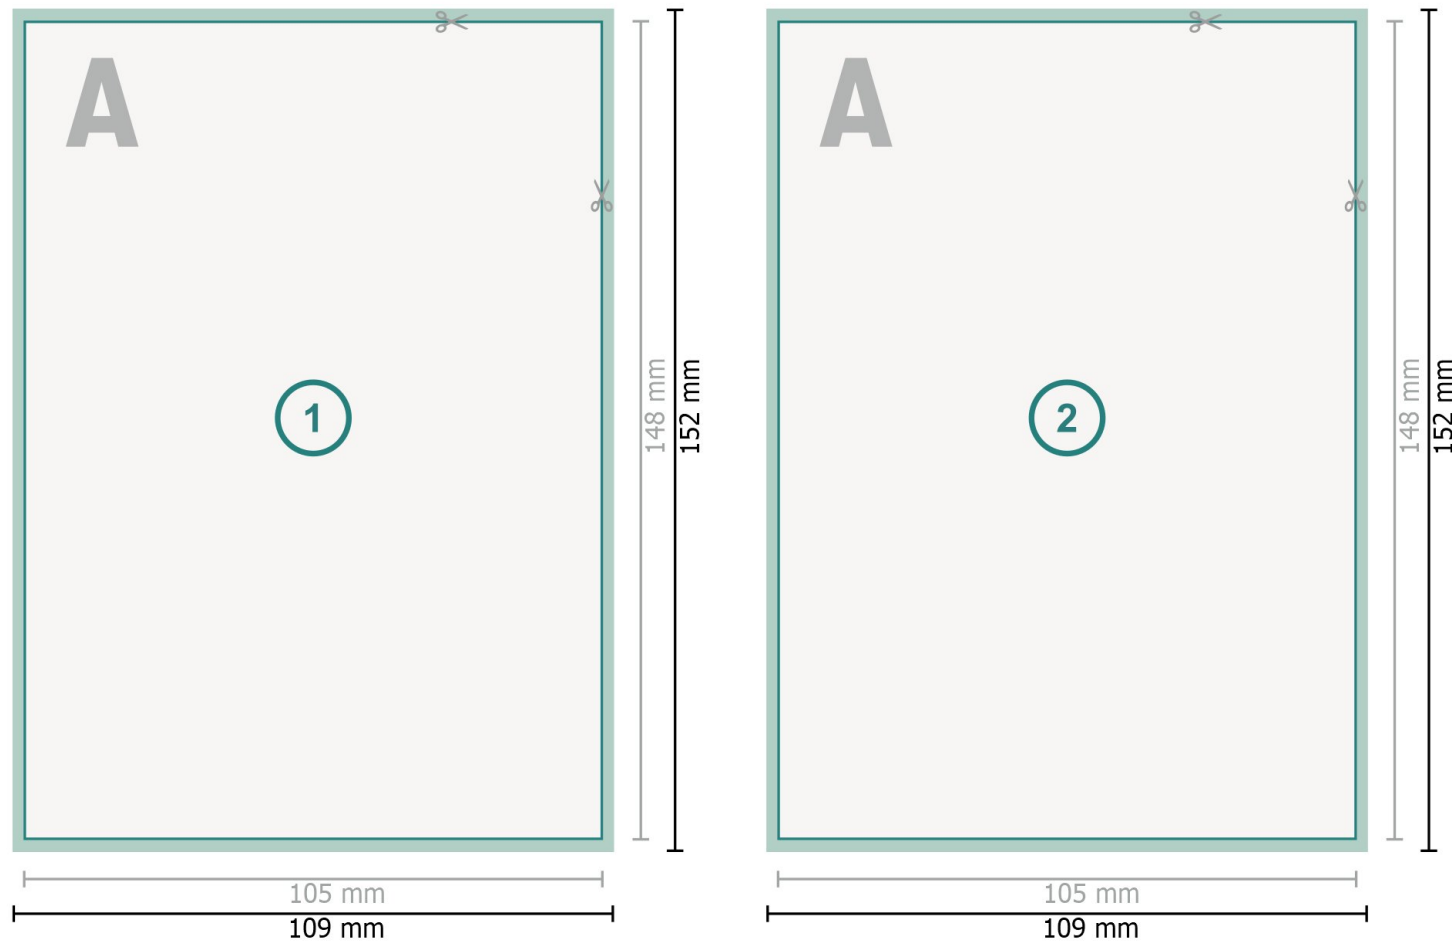

# Flyers with spot hot foil stamping, A6

**Dataformat (incl. mm bleed):**  
10,9 x 15,2 cm

**bleed:**  
mm

**Trimmed size:**  
10,5 x 14,8 cm

**Safety margin:**  
4 mm  
Maintaining space between the text/information and the edge of the trimmed format prevents undesirable cuts.

## Please note:

Allow for trim allowance and safety margin according to instructions.

Arrange background graphics, images or graphics up to the edge of the data format.

Tolerances may occur during production due to cutting, punching and folding processes.

## Explanation of symbols

 Bleed

 Reading direction

 Trimmed size

 Data format