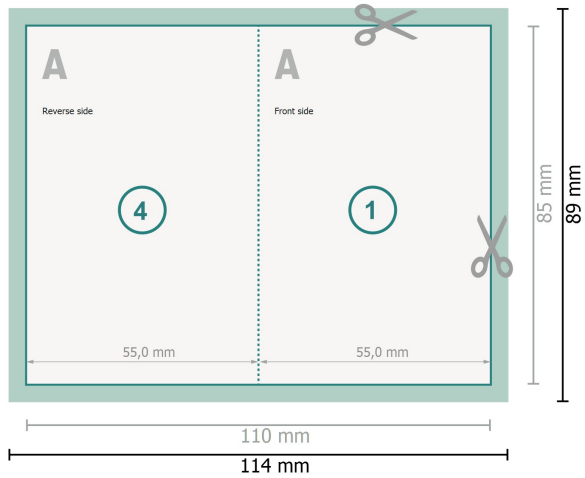

# Folded Cards with spot relief varnish, Portrait, 5.5 x 8.5 cm

1 fold

## Dataformat (incl. 2 mm bleed):

11,4 x 8,9 cm

## Trimmed size:

11 x 8,5 cm

## Trimmed size (closed):

5,5 x 8,5 cm