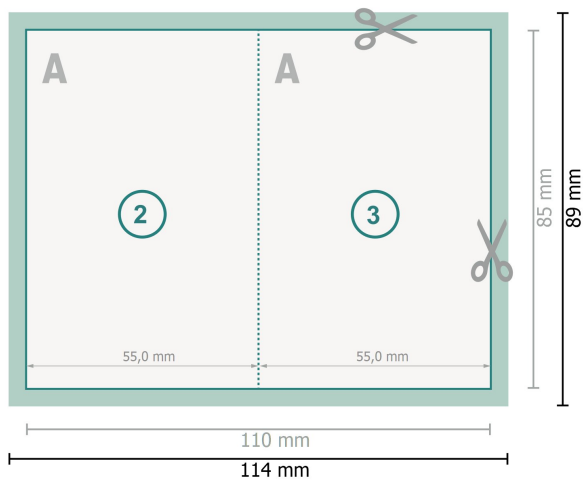

# Folded Cards with spot relief varnish, Portrait, 5.5 x 8.5 cm

1 fold

## Dataformat (incl. 2 mm bleed):

11,4 x 8,9 cm

## Trimmed size:

11 x 8,5 cm

## Trimmed size (closed):

5,5 x 8,5 cm