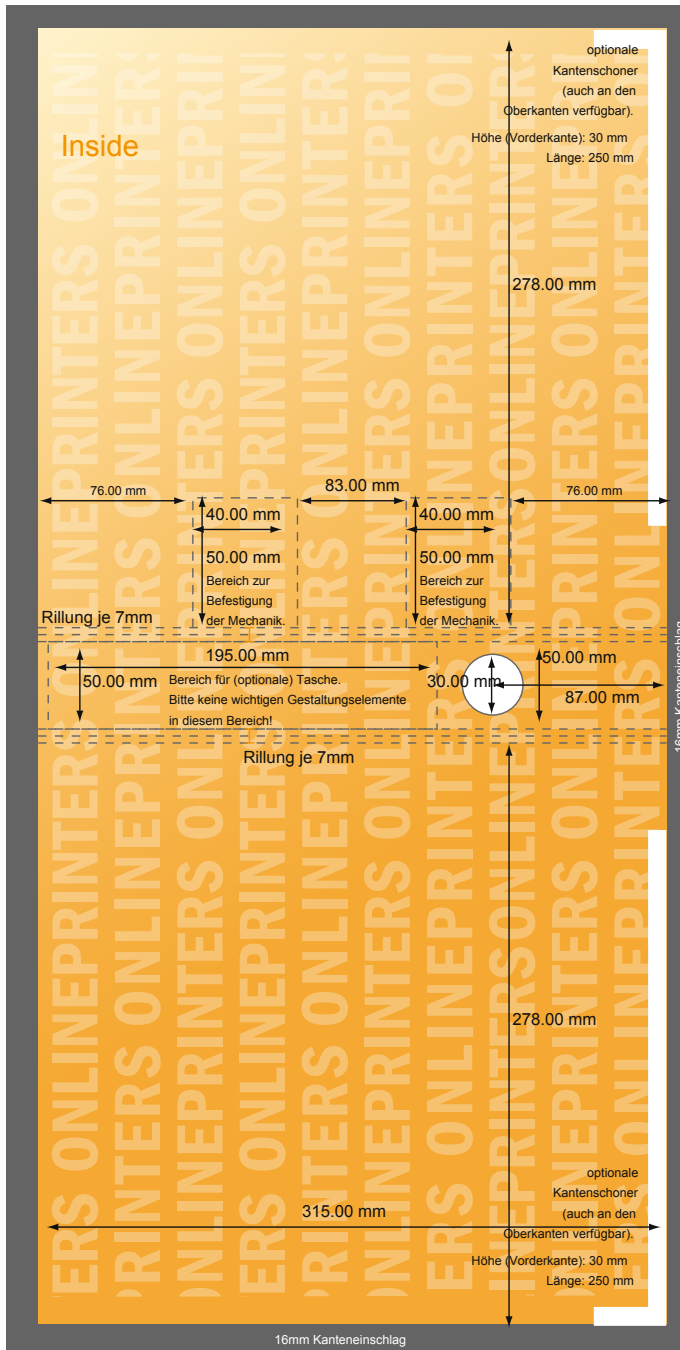

Ring Binders combined mechanism

A4 • 40 mm capacity - 2 binders

- Data format (incl. 16.00 mm bleed): 65.20 x 34.70 cm
- Trimmed size (open): 62.00 x 31.50 cm
- Trimmed size (closed): 29.00 x 31.50 x 5.00 cm

- **Safety margin**
Maintaining 4 mm space between the text/information and the edge of the trimmed format prevents undesirable cuts.

Please note:

- Allow for trim allowance and safety margin according to instructions.
- Arrange background graphics, images or graphics up to the edge of the data format.
- Tolerances may occur during production due to cutting, punching and folding processes.
- This sketch is not drawn to scale.
- Printing data: Instructions and templates can be found under the menu item "Printing data" at www.onlineprinters.com.

Safety margin
 Maintaining 4 mm space between the text/information and the edge of the trimmed format prevents undesirable cuts.

Please note:

- Allow for trim allowance and safety margin according to instructions.
- Arrange background graphics, images or graphics up to the edge of the data format.
- Tolerances may occur during production due to cutting, punching and folding processes.
- This sketch is not drawn to scale.
- Printing data: Instructions and templates can be found under the menu item "Printing data" at www.onlineprinters.com.