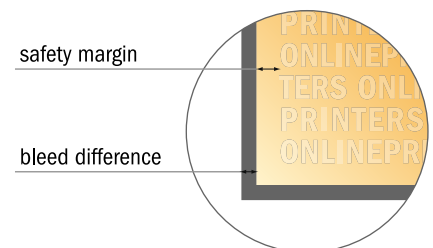

Ring Binders combined mechanism

A4 • 40 mm capacity - 2 binders

- Data format (incl. 16.00 mm bleed): 65.20 x 34.70 cm
- Trimmed size (open): 62.00 x 31.50 cm
- Trimmed size (closed): 29.00 x 31.50 x 5.00 cm

- **Safety margin**
Maintaining 4 mm space between the text/information and the edge of the trimmed format prevents undesirable cuts.

Please note:

- Allow for trim allowance and safety margin according to instructions.
- Arrange background graphics, images or graphics up to the edge of the data format.
- Tolerances may occur during production due to cutting, punching and folding processes.
- This sketch is not drawn to scale.
- Printing data: Instructions and templates can be found under the menu item "Printing data" at www.onlineprinters.com.