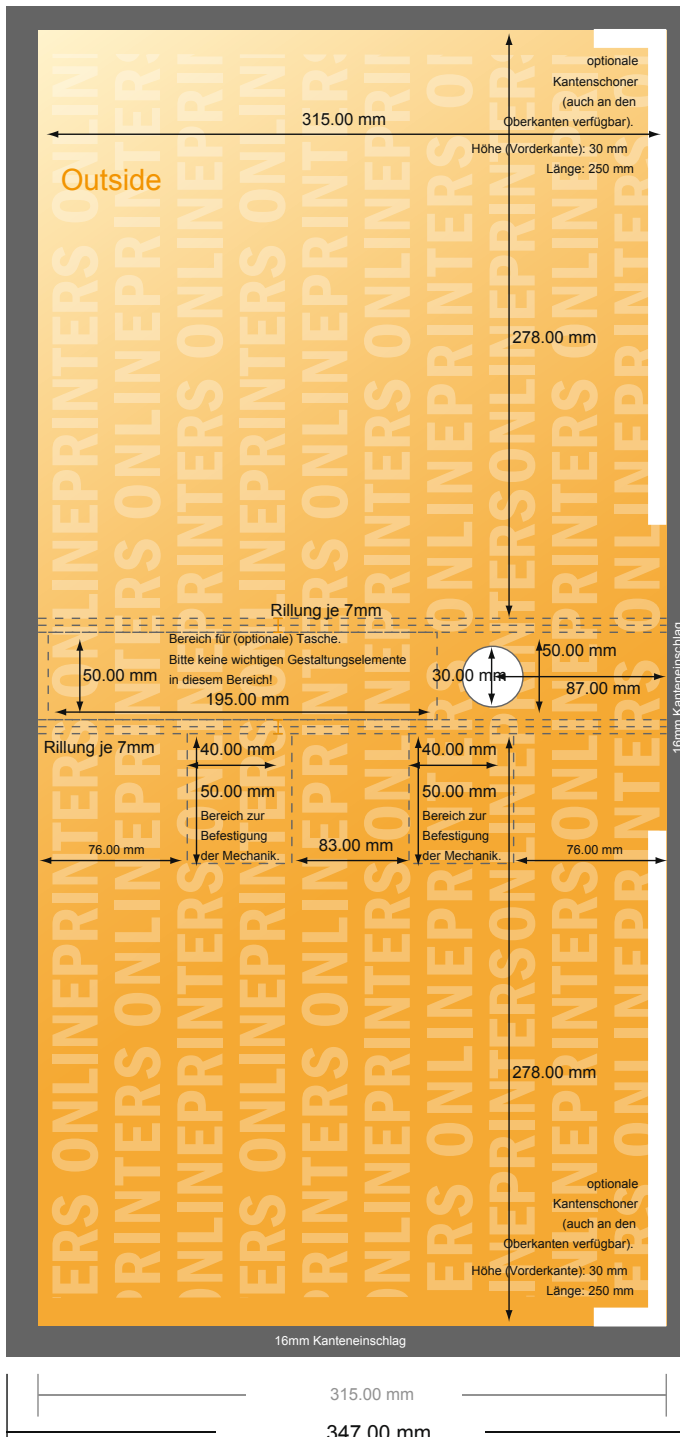

Ring Binders combined mechanism

A4 • 40 mm capacity - 2 binders

- Data format (incl. 16.00 mm bleed): 65.20 x 34.70 cm
- Trimmed size (open): 62.00 x 31.50 cm
- Trimmed size (closed): 29.00 x 31.50 x 5.00 cm

- **Safety margin**
Maintaining 4 mm space between the text/information and the edge of the trimmed format prevents undesirable cuts.

Please note:

- Allow for trim allowance and safety margin according to instructions.
- Arrange background graphics, images or graphics up to the edge of the data format.
- Tolerances may occur during production due to cutting, punching and folding processes.
- This sketch is not drawn to scale.
- Printing data: Instructions and templates can be found under the menu item "Printing data" at www.onlineprinters.com.

Safety margin
 Maintaining 4 mm space between the text/information and the edge of the trimmed format prevents undesirable cuts.

Please note:

- Allow for trim allowance and safety margin according to instructions.
- Arrange background graphics, images or graphics up to the edge of the data format.
- Tolerances may occur during production due to cutting, punching and folding processes.
- This sketch is not drawn to scale.
- Printing data: Instructions and templates can be found under the menu item "Printing data" at www.onlineprinters.com.