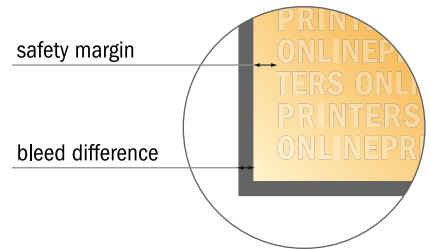

Ring Binders combined mechanism

A4 • 40 mm capacity - 2 binders

- Data format (incl. 16.00 mm bleed): 65.20 x 34.70 cm
- Trimmed size (open): 62.00 x 31.50 cm
- Trimmed size (closed): 29.00 x 31.50 x 5.00 cm

- **Safety margin**
Maintaining 4 mm space between the text/information and the edge of the trimmed format prevents undesirable cuts.

Please note:

- Allow for trim allowance and safety margin according to instructions.
- Arrange background graphics, images or graphics up to the edge of the data format.
- Tolerances may occur during production due to cutting, punching and folding processes.
- This sketch is not drawn to scale.
- Printing data: Instructions and templates can be found under the menu item "Printing data" at www.onlineprinters.com.

Safety margin
 Maintaining 4 mm space between the text/information and the edge of the trimmed format prevents undesirable cuts.

Please note:

- Allow for trim allowance and safety margin according to instructions.
- Arrange background graphics, images or graphics up to the edge of the data format.
- Tolerances may occur during production due to cutting, punching and folding processes.
- This sketch is not drawn to scale.
- Printing data: Instructions and templates can be found under the menu item "Printing data" at www.onlineprinters.com.