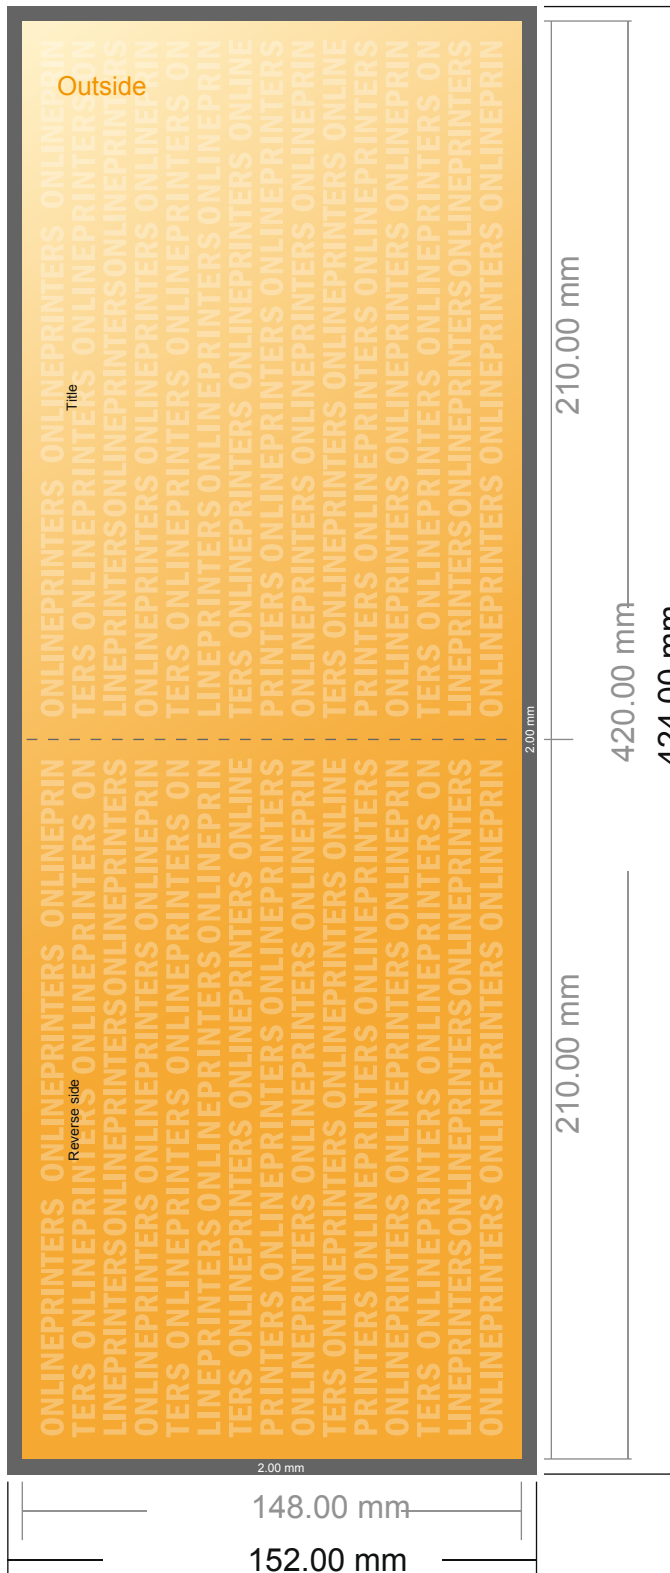

Folded Leaflets UV-coated Landscape

A5 • Single fold • 4 pages

- Data format (incl. 2.00 mm bleed): 42.40 x 15.20 cm
- Trimmed size (open): 42.00 x 14.80 cm
- Trimmed size (closed): 21.00 x 14.80 cm

- **Safety margin**
Maintaining 4 mm space between the text/information and the edge of the trimmed format prevents undesirable cuts.

Please note:

- Allow for trim allowance and safety margin according to instructions.
- Arrange background graphics, images or graphics up to the edge of the data format.
- Tolerances may occur during production due to cutting, punching and folding processes.
- This sketch is not drawn to scale.
- Printing data: Instructions and templates can be found under the menu item "Printing data" at www.onlineprinters.com.