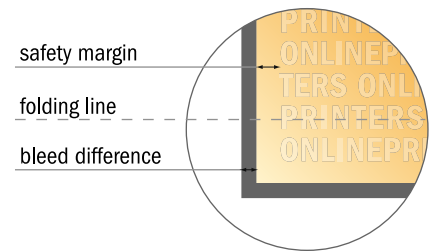

Folded Leaflets UV-coated Landscape

A5 • Single fold • 4 pages

- Data format (incl. 2.00 mm bleed): 42.40 x 15.20 cm
- Trimmed size (open): 42.00 x 14.80 cm
- Trimmed size (closed): 21.00 x 14.80 cm

- **Safety margin**
Maintaining 4 mm space between the text/information and the edge of the trimmed format prevents undesirable cuts.

Please note:

- Allow for trim allowance and safety margin according to instructions.
- Arrange background graphics, images or graphics up to the edge of the data format.
- Tolerances may occur during production due to cutting, punching and folding processes.
- This sketch is not drawn to scale.
- Printing data: Instructions and templates can be found under the menu item "Printing data" at www.onlineprinters.com.