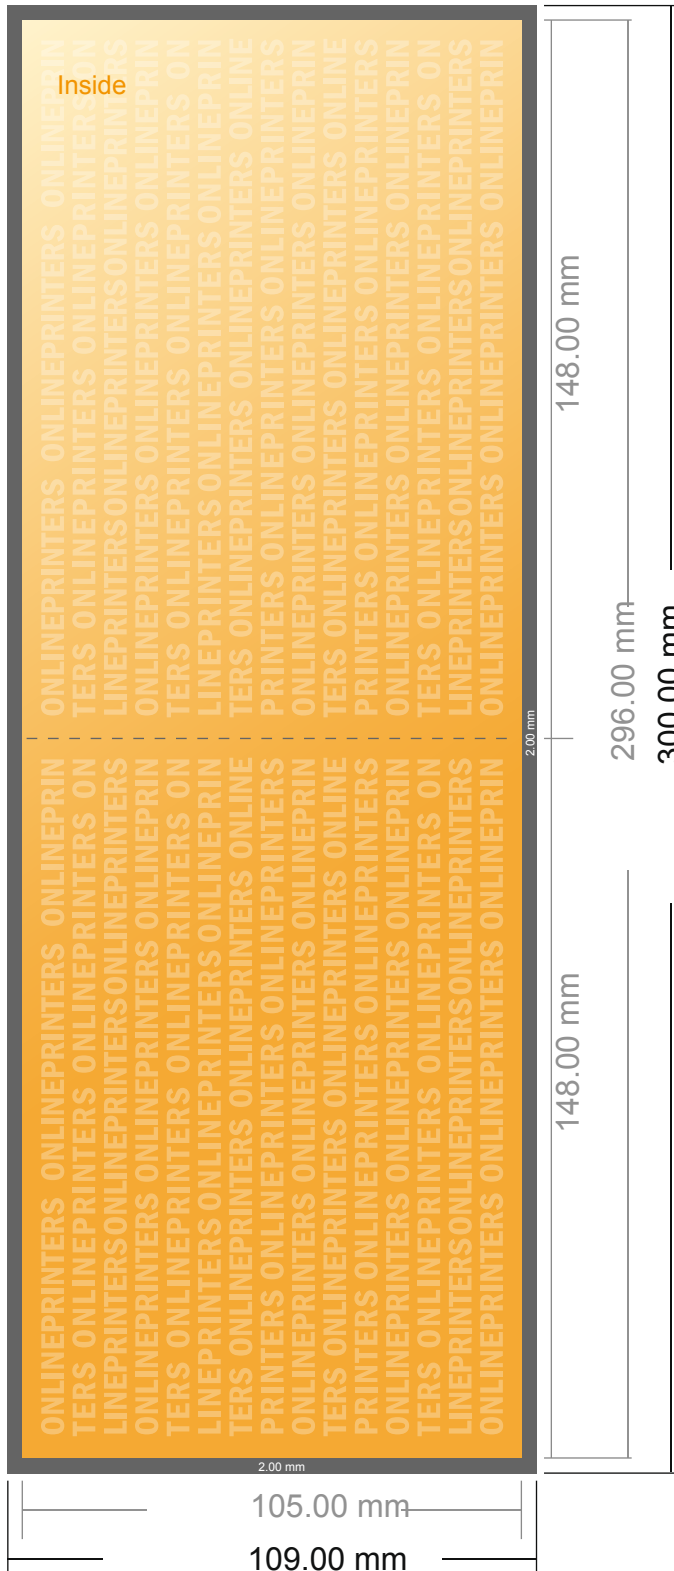

Folded Leaflets UV-coated Landscape

A6 • Single fold • 4 pages

- Data format (incl. 2.00 mm bleed): 30.00 x 10.90 cm
- Trimmed size (open): 29.60 x 10.50 cm
- Trimmed size (closed): 14.80 x 10.50 cm

- **Safety margin**
Maintaining 4 mm space between the text/information and the edge of the trimmed format prevents undesirable cuts.

Please note:

- Allow for trim allowance and safety margin according to instructions.
- Arrange background graphics, images or graphics up to the edge of the data format.
- Tolerances may occur during production due to cutting, punching and folding processes.
- This sketch is not drawn to scale.
- Printing data: Instructions and templates can be found under the menu item "Printing data" at www.onlineprinters.com.

Folded Leaflets UV-coated Landscape

A6 • Single fold • 4 pages

- Data format (incl. 2.00 mm bleed): 30.00 x 10.90 cm
- Trimmed size (open): 29.60 x 10.50 cm
- Trimmed size (closed): 14.80 x 10.50 cm

▪ **Safety margin**
 Maintaining 4 mm space between the text/information and the edge of the trimmed format prevents undesirable cuts.