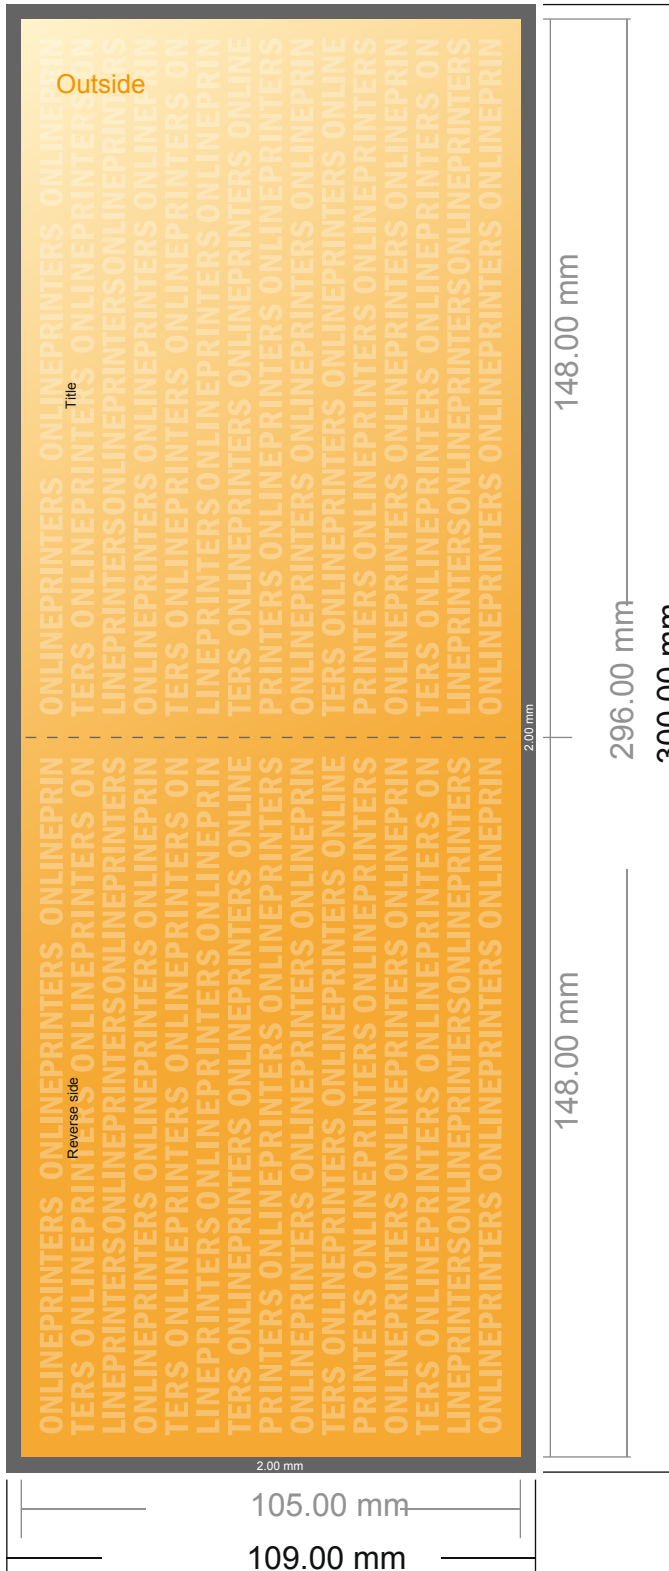

Folded Leaflets UV-coated Landscape

A6 • Single fold • 4 pages

- Data format (incl. 2.00 mm bleed): 30.00 x 10.90 cm
- Trimmed size (open): 29.60 x 10.50 cm
- Trimmed size (closed): 14.80 x 10.50 cm

- **Safety margin**
Maintaining 4 mm space between the text/information and the edge of the trimmed format prevents undesirable cuts.

Please note:

- Allow for trim allowance and safety margin according to instructions.
- Arrange background graphics, images or graphics up to the edge of the data format.
- Tolerances may occur during production due to cutting, punching and folding processes.
- This sketch is not drawn to scale.
- Printing data: Instructions and templates can be found under the menu item "Printing data" at www.onlineprinters.com.

Folded Leaflets UV-coated Landscape

A6 • Single fold • 4 pages

- Data format (incl. 2.00 mm bleed): 30.00 x 10.90 cm
- Trimmed size (open): 29.60 x 10.50 cm
- Trimmed size (closed): 14.80 x 10.50 cm

▪ **Safety margin**
 Maintaining 4 mm space between the text/information and the edge of the trimmed format prevents undesirable cuts.