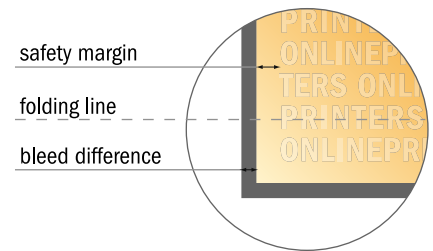

Folded Leaflets UV-coated Landscape

A6 • Single fold • 4 pages

- Data format (incl. 2.00 mm bleed): 30.00 x 10.90 cm
- Trimmed size (open): 29.60 x 10.50 cm
- Trimmed size (closed): 14.80 x 10.50 cm

- **Safety margin**
Maintaining 4 mm space between the text/information and the edge of the trimmed format prevents undesirable cuts.

Please note:

- Allow for trim allowance and safety margin according to instructions.
- Arrange background graphics, images or graphics up to the edge of the data format.
- Tolerances may occur during production due to cutting, punching and folding processes.
- This sketch is not drawn to scale.
- Printing data: Instructions and templates can be found under the menu item "Printing data" at www.onlineprinters.com.

Folded Leaflets UV-coated Landscape

A6 • Single fold • 4 pages

- Data format (incl. 2.00 mm bleed): 30.00 x 10.90 cm
- Trimmed size (open): 29.60 x 10.50 cm
- Trimmed size (closed): 14.80 x 10.50 cm

▪ **Safety margin**
 Maintaining 4 mm space between the text/information and the edge of the trimmed format prevents undesirable cuts.