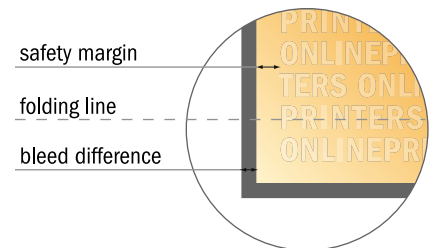

Folded Leaflets UV-coated Portrait

A4 • Single fold • 4 pages

- **Data format**
(incl. 2.00 mm bleed):
42.40 x 30.10 cm
- **Trimmed size (open):**
42.00 x 29.70 cm
- **Trimmed size (closed):**
21.00 x 29.70 cm
- **Safety margin**
Maintaining 4 mm space between the text/information and the edge of the trimmed format prevents undesirable cuts.

Please note:

- Allow for trim allowance and safety margin according to instructions.
- Arrange background graphics, images or graphics up to the edge of the data format.
- Tolerances may occur during production due to cutting, punching and folding processes.
- This sketch is not drawn to scale.
- Printing data: Instructions and templates can be found under the menu item "Printing data" at www.onlineprinters.com.

Folded Leaflets UV-coated Portrait

A4 • Single fold • 4 pages

- Data format (incl. 2.00 mm bleed): 42.40 x 30.10 cm
- Trimmed size (open): 42.00 x 29.70 cm
- Trimmed size (closed): 21.00 x 29.70 cm

- **Safety margin**
Maintaining 4 mm space between the text/information and the edge of the trimmed format prevents undesirable cuts.