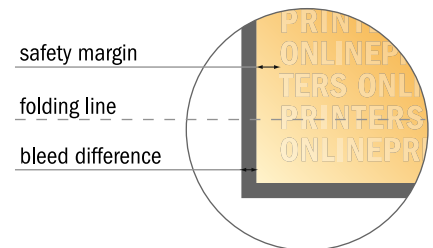

Folded Leaflets UV-coated Portrait

A6 • Single fold • 4 pages

- Data format (incl. 2.00 mm bleed): 21.40 x 15.20 cm
- Trimmed size (open): 21.00 x 14.80 cm
- Trimmed size (closed): 10.50 x 14.80 cm

- **Safety margin**
Maintaining 4 mm space between the text/information and the edge of the trimmed format prevents undesirable cuts.

Please note:

- Allow for trim allowance and safety margin according to instructions.
- Arrange background graphics, images or graphics up to the edge of the data format.
- Tolerances may occur during production due to cutting, punching and folding processes.
- This sketch is not drawn to scale.
- Printing data: Instructions and templates can be found under the menu item "Printing data" at www.onlineprinters.com.