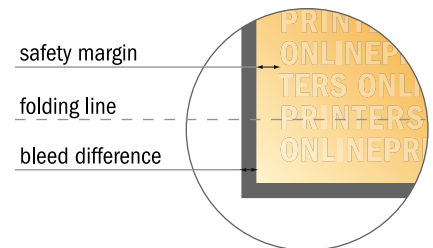

Folded Leaflets UV-coated Portrait

CD-Format • Single fold • 4 pages

- **Data format**
(incl. 2.00 mm bleed):
24.40 x 12.40 cm
- **Trimmed size (open):**
24.00 x 12.00 cm
- **Trimmed size (closed):**
12.00 x 12.00 cm
- **Safety margin**
Maintaining 4 mm space between the text/information and the edge of the trimmed format prevents undesirable cuts.

Please note:

- Allow for trim allowance and safety margin according to instructions.
- Arrange background graphics, images or graphics up to the edge of the data format.
- Tolerances may occur during production due to cutting, punching and folding processes.
- This sketch is not drawn to scale.
- Printing data: Instructions and templates can be found under the menu item "Printing data" at www.onlineprinters.com.

Folded Leaflets UV-coated Portrait

CD-Format • Single fold • 4 pages

- Data format (incl. 2.00 mm bleed): 24.40 x 12.40 cm
- Trimmed size (open): 24.00 x 12.00 cm
- Trimmed size (closed): 12.00 x 12.00 cm
- **Safety margin**
Maintaining 4 mm space between the text/information and the edge of the trimmed format prevents undesirable cuts.