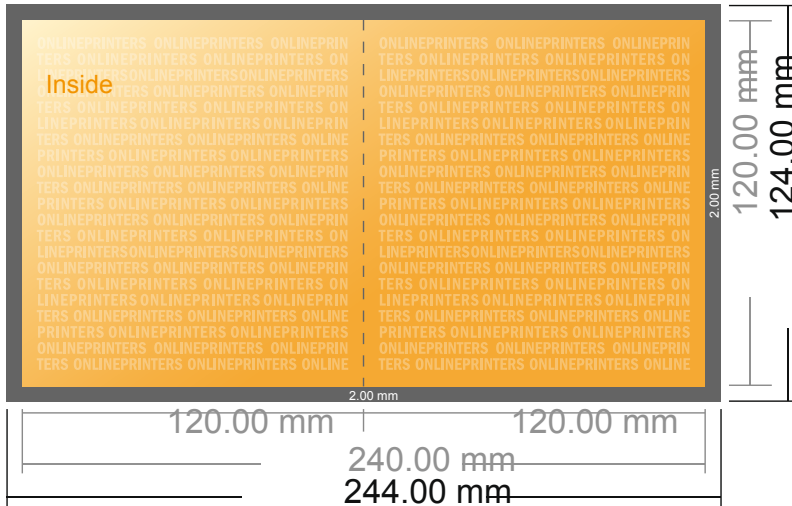

Folded Leaflets UV-coated Portrait

CD-Format • Single fold • 4 pages

- **Data format**
(incl. 2.00 mm bleed):
24.40 x 12.40 cm
- **Trimmed size (open):**
24.00 x 12.00 cm
- **Trimmed size (closed):**
12.00 x 12.00 cm
- **Safety margin**
Maintaining 4 mm space between the text/information and the edge of the trimmed format prevents undesirable cuts.

Please note:

- Allow for trim allowance and safety margin according to instructions.
- Arrange background graphics, images or graphics up to the edge of the data format.
- Tolerances may occur during production due to cutting, punching and folding processes.
- This sketch is not drawn to scale.
- Printing data: Instructions and templates can be found under the menu item "Printing data" at www.onlineprinters.com.

Folded Leaflets UV-coated Portrait

CD-Format • Single fold • 4 pages

- Data format (incl. 2.00 mm bleed): 24.40 x 12.40 cm
- Trimmed size (open): 24.00 x 12.00 cm
- Trimmed size (closed): 12.00 x 12.00 cm
- **Safety margin**
Maintaining 4 mm space between the text/information and the edge of the trimmed format prevents undesirable cuts.