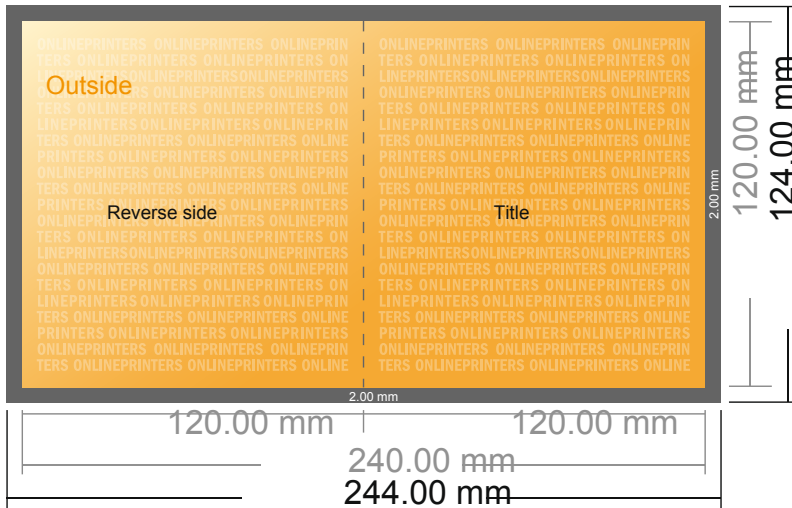

Folded Leaflets UV-coated Portrait

CD-Format • Single fold • 4 pages

- **Data format**
(incl. 2.00 mm bleed):
24.40 x 12.40 cm
- **Trimmed size (open):**
24.00 x 12.00 cm
- **Trimmed size (closed):**
12.00 x 12.00 cm
- **Safety margin**
Maintaining 4 mm space between the text/information and the edge of the trimmed format prevents undesirable cuts.

Please note:

- Allow for trim allowance and safety margin according to instructions.
- Arrange background graphics, images or graphics up to the edge of the data format.
- Tolerances may occur during production due to cutting, punching and folding processes.
- This sketch is not drawn to scale.
- Printing data: Instructions and templates can be found under the menu item "Printing data" at www.onlineprinters.com.

Folded Leaflets UV-coated Portrait

CD-Format • Single fold • 4 pages

- Data format (incl. 2.00 mm bleed): 24.40 x 12.40 cm
- Trimmed size (open): 24.00 x 12.00 cm
- Trimmed size (closed): 12.00 x 12.00 cm
- **Safety margin**
Maintaining 4 mm space between the text/information and the edge of the trimmed format prevents undesirable cuts.