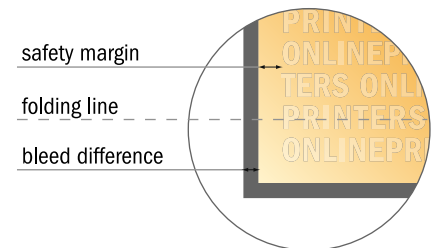

Folded Leaflets UV-coated Portrait

CD-Format • Single fold • 4 pages

- **Data format**
(incl. 2.00 mm bleed):
24.40 x 12.40 cm
- **Trimmed size (open):**
24.00 x 12.00 cm
- **Trimmed size (closed):**
12.00 x 12.00 cm
- **Safety margin**
Maintaining 4 mm space between the text/information and the edge of the trimmed format prevents undesirable cuts.

Please note:

- Allow for trim allowance and safety margin according to instructions.
- Arrange background graphics, images or graphics up to the edge of the data format.
- Tolerances may occur during production due to cutting, punching and folding processes.
- This sketch is not drawn to scale.
- Printing data: Instructions and templates can be found under the menu item "Printing data" at www.onlineprinters.com.

Folded Leaflets UV-coated Portrait

CD-Format • Single fold • 4 pages

- Data format (incl. 2.00 mm bleed): 24.40 x 12.40 cm
- Trimmed size (open): 24.00 x 12.00 cm
- Trimmed size (closed): 12.00 x 12.00 cm
- **Safety margin**
Maintaining 4 mm space between the text/information and the edge of the trimmed format prevents undesirable cuts.