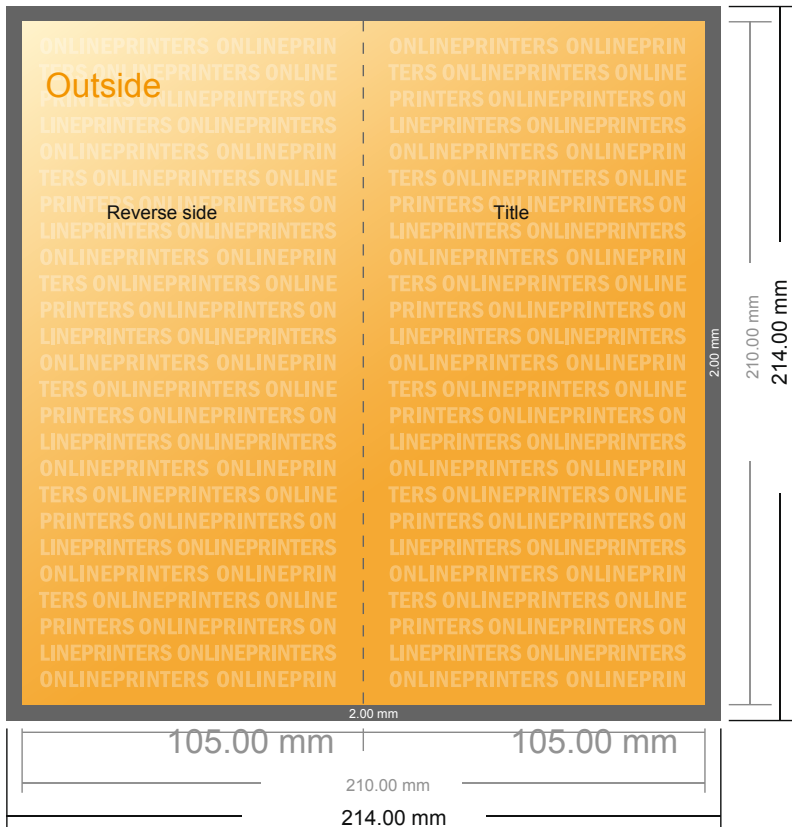

Folded Leaflets UV-coated Portrait

DL • Single fold • 4 pages

- Data format (incl. 2.00 mm bleed): 21.40 x 21.40 cm
- Trimmed size (open): 21.00 x 21.00 cm
- Trimmed size (closed): 10.50 x 21.00 cm

- **Safety margin**
Maintaining 4 mm space between the text/information and the edge of the trimmed format prevents undesirable cuts.

Please note:

- Allow for trim allowance and safety margin according to instructions.
- Arrange background graphics, images or graphics up to the edge of the data format.
- Tolerances may occur during production due to cutting, punching and folding processes.
- This sketch is not drawn to scale.
- Printing data: Instructions and templates can be found under the menu item "Printing data" at www.onlineprinters.com.

Folded Leaflets UV-coated Portrait

DL • Single fold • 4 pages

- Data format (incl. 2.00 mm bleed): 21.40 x 21.40 cm
- Trimmed size (open): 21.00 x 21.00 cm
- Trimmed size (closed): 10.50 x 21.00 cm

▪ **Safety margin**
 Maintaining 4 mm space between the text/information and the edge of the trimmed format prevents undesirable cuts.