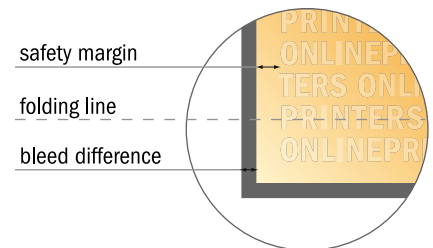

Folded Leaflets UV-coated Portrait

DL • Single fold • 4 pages

- Data format (incl. 2.00 mm bleed): 21.40 x 21.40 cm
- Trimmed size (open): 21.00 x 21.00 cm
- Trimmed size (closed): 10.50 x 21.00 cm

- **Safety margin**
Maintaining 4 mm space between the text/information and the edge of the trimmed format prevents undesirable cuts.

Please note:

- Allow for trim allowance and safety margin according to instructions.
- Arrange background graphics, images or graphics up to the edge of the data format.
- Tolerances may occur during production due to cutting, punching and folding processes.
- This sketch is not drawn to scale.
- Printing data: Instructions and templates can be found under the menu item "Printing data" at www.onlineprinters.com.

Folded Leaflets UV-coated Portrait

DL • Single fold • 4 pages

- Data format (incl. 2.00 mm bleed): 21.40 x 21.40 cm
- Trimmed size (open): 21.00 x 21.00 cm
- Trimmed size (closed): 10.50 x 21.00 cm

▪ **Safety margin**
 Maintaining 4 mm space between the text/information and the edge of the trimmed format prevents undesirable cuts.