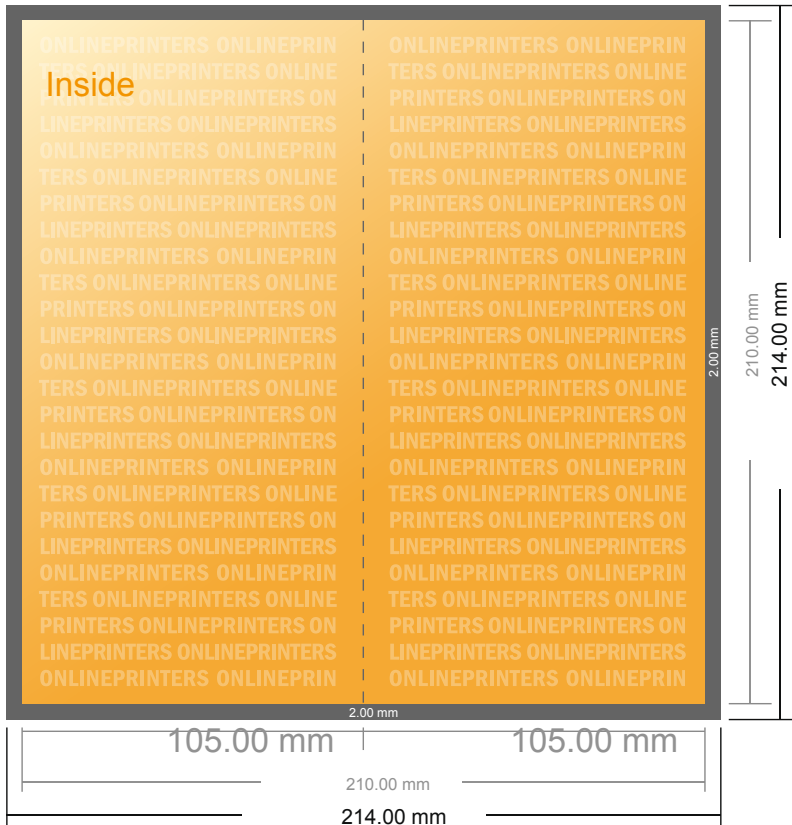

Folded Leaflets UV-coated Portrait

DL • Single fold • 4 pages

- Data format (incl. 2.00 mm bleed): 21.40 x 21.40 cm
- Trimmed size (open): 21.00 x 21.00 cm
- Trimmed size (closed): 10.50 x 21.00 cm

- **Safety margin**
Maintaining 4 mm space between the text/information and the edge of the trimmed format prevents undesirable cuts.

Please note:

- Allow for trim allowance and safety margin according to instructions.
- Arrange background graphics, images or graphics up to the edge of the data format.
- Tolerances may occur during production due to cutting, punching and folding processes.
- This sketch is not drawn to scale.
- Printing data: Instructions and templates can be found under the menu item "Printing data" at www.onlineprinters.com.

Folded Leaflets UV-coated Portrait

DL • Single fold • 4 pages

- Data format (incl. 2.00 mm bleed): 21.40 x 21.40 cm
- Trimmed size (open): 21.00 x 21.00 cm
- Trimmed size (closed): 10.50 x 21.00 cm

▪ **Safety margin**
 Maintaining 4 mm space between the text/information and the edge of the trimmed format prevents undesirable cuts.