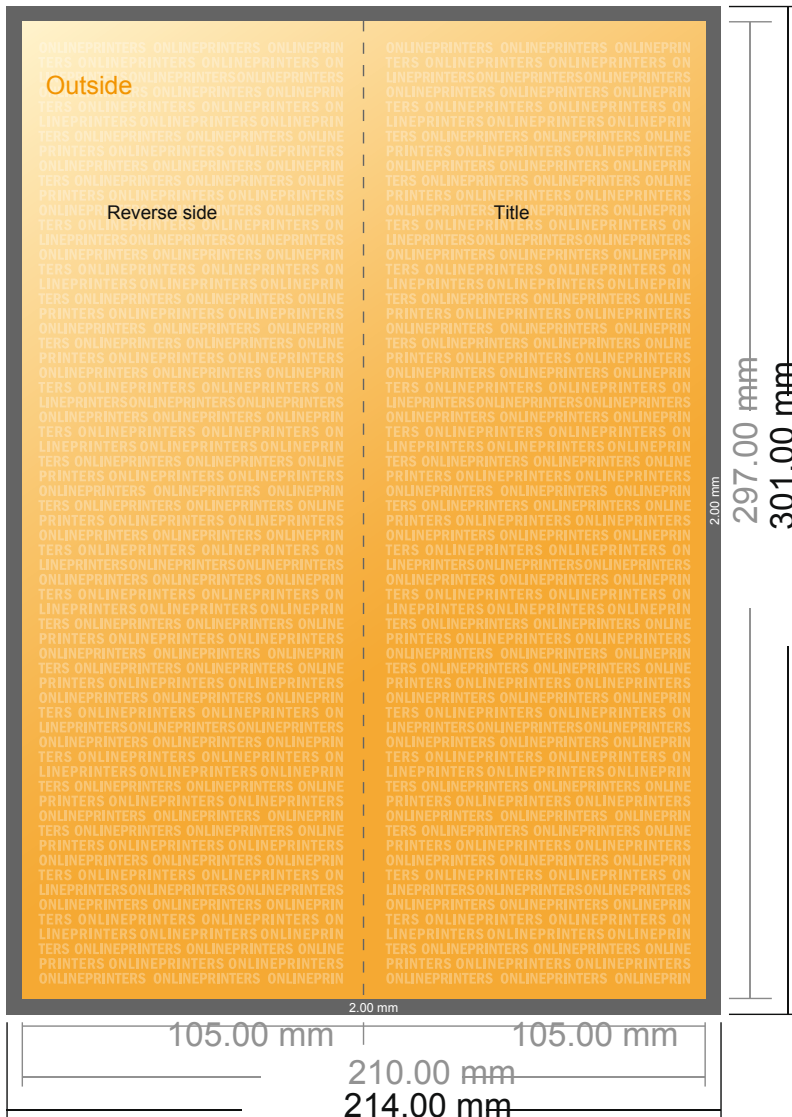

# Folded Leaflets UV-coated Portrait

DIN-A4 Half • Single fold • 4 pages

- Data format  
(incl. 2.00 mm bleed):  
21.40 x 30.10 cm
- Trimmed size (open):  
21.00 x 29.70 cm
- Trimmed size (closed):  
10.50 x 29.70 cm

- **Safety margin**  
Maintaining 4 mm space between the text/information and the edge of the trimmed format prevents undesirable cuts.

**Please note:**

- Allow for trim allowance and safety margin according to instructions.
- Arrange background graphics, images or graphics up to the edge of the data format.
- Tolerances may occur during production due to cutting, punching and folding processes.
- This sketch is not drawn to scale.
- Printing data: Instructions and templates can be found under the menu item "Printing data" at [www.onlineprinters.com](http://www.onlineprinters.com).