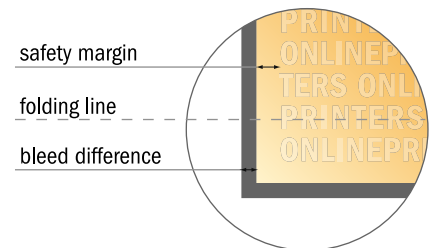

# Folded Leaflets UV-coated Portrait

DIN-A4 Half • Single fold • 4 pages

- Data format  
(incl. 2.00 mm bleed):  
21.40 x 30.10 cm
- Trimmed size (open):  
21.00 x 29.70 cm
- Trimmed size (closed):  
10.50 x 29.70 cm

- **Safety margin**  
Maintaining 4 mm space between the text/information and the edge of the trimmed format prevents undesirable cuts.

**Please note:**

- Allow for trim allowance and safety margin according to instructions.
- Arrange background graphics, images or graphics up to the edge of the data format.
- Tolerances may occur during production due to cutting, punching and folding processes.
- This sketch is not drawn to scale.
- Printing data: Instructions and templates can be found under the menu item "Printing data" at [www.onlineprinters.com](http://www.onlineprinters.com).