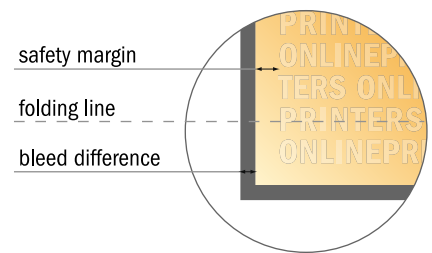

# Folded Leaflets UV-coated Portrait

DIN-A4 Half • Single fold • 4 pages

- Data format  
(incl. 2.00 mm bleed):  
21.40 x 30.10 cm
- Trimmed size (open):  
21.00 x 29.70 cm
- Trimmed size (closed):  
10.50 x 29.70 cm

- **Safety margin**  
Maintaining 4 mm space between the text/information and the edge of the trimmed format prevents undesirable cuts.

**Please note:**

- Allow for trim allowance and safety margin according to instructions.
- Arrange background graphics, images or graphics up to the edge of the data format.
- Tolerances may occur during production due to cutting, punching and folding processes.
- This sketch is not drawn to scale.
- Printing data: Instructions and templates can be found under the menu item "Printing data" at [www.onlineprinters.com](http://www.onlineprinters.com).