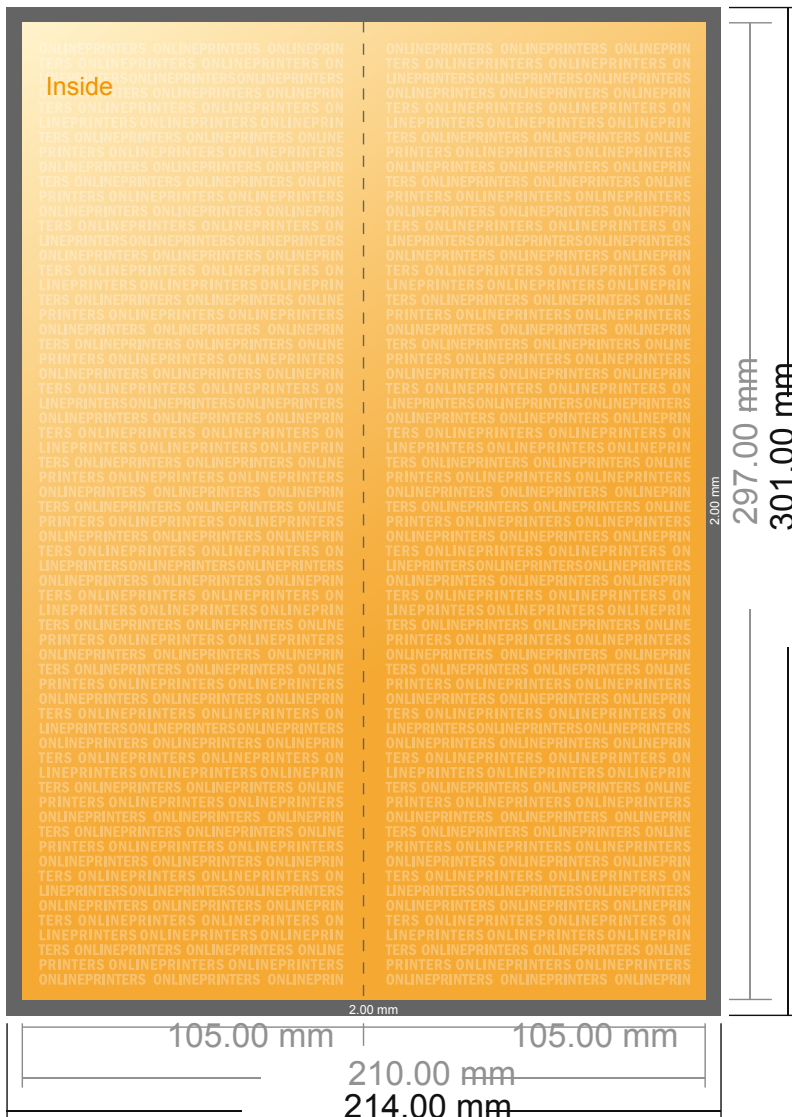

# Folded Leaflets UV-coated Portrait

DIN-A4 Half • Single fold • 4 pages

- Data format  
(incl. 2.00 mm bleed):  
21.40 x 30.10 cm
- Trimmed size (open):  
21.00 x 29.70 cm
- Trimmed size (closed):  
10.50 x 29.70 cm

- **Safety margin**  
Maintaining 4 mm space between the text/information and the edge of the trimmed format prevents undesirable cuts.

**Please note:**

- Allow for trim allowance and safety margin according to instructions.
- Arrange background graphics, images or graphics up to the edge of the data format.
- Tolerances may occur during production due to cutting, punching and folding processes.
- This sketch is not drawn to scale.
- Printing data: Instructions and templates can be found under the menu item "Printing data" at [www.onlineprinters.com](http://www.onlineprinters.com).