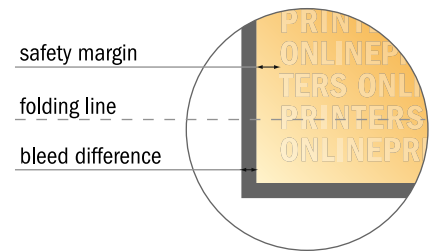

Please note:

- Allow for trim allowance and safety margin according to instructions.
- Arrange background graphics, images or graphics up to the edge of the data format.
- Tolerances may occur during production due to cutting, punching and folding processes.
- This sketch is not drawn to scale.
- Printing data: Instructions and templates can be found under the menu item "Printing data" at www.onlineprinters.com.

Folded Leaflets Landscape

DVD Booklet • Single fold • 4 pages

- Data format (incl. 2.00 mm bleed): 36.40 x 12.40 cm

- Trimmed size (open): 36.00 x 12.00 cm

- Trimmed size (closed): 18.00 x 12.00 cm

- **Safety margin**
Maintaining 4 mm space between the text/information and the edge of the trimmed format prevents undesirable cuts.