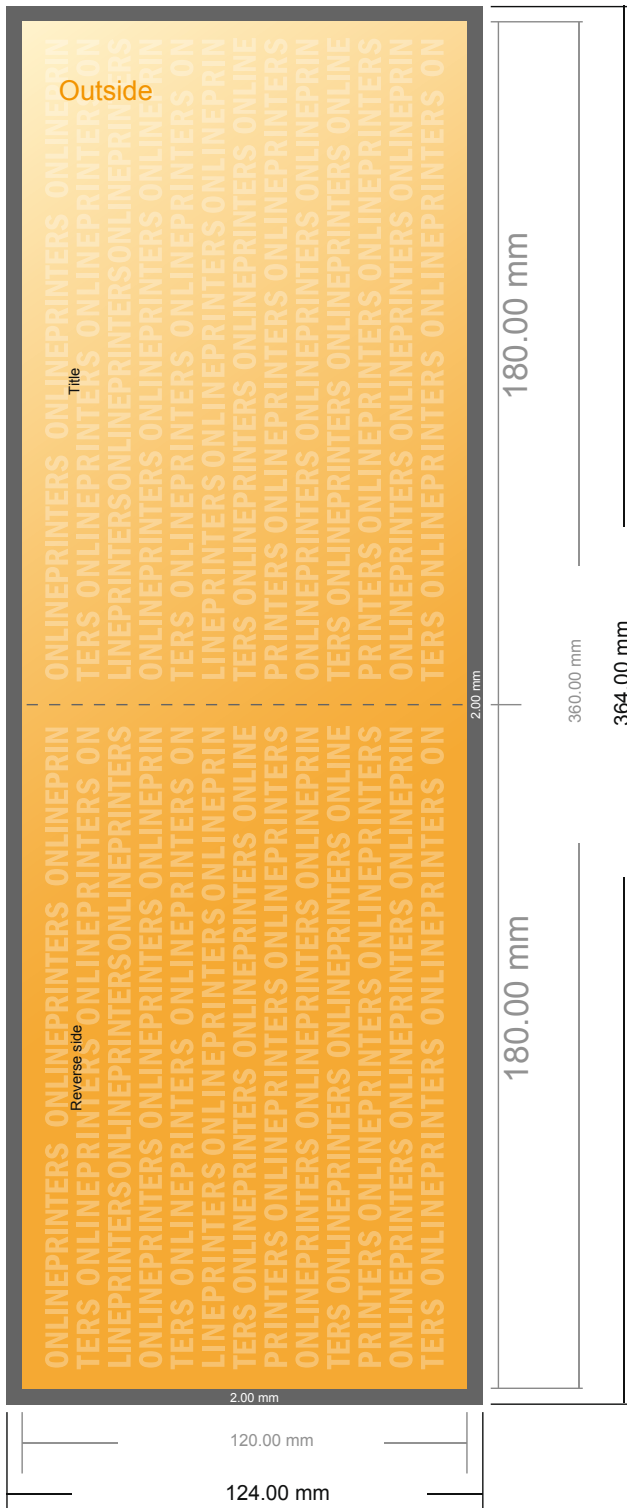

Folded Leaflets Landscape

DVD Booklet • Single fold • 4 pages

- Data format (incl. 2.00 mm bleed): 36.40 x 12.40 cm

- Trimmed size (open): 36.00 x 12.00 cm

- Trimmed size (closed): 18.00 x 12.00 cm

- **Safety margin**
Maintaining 4 mm space between the text/information and the edge of the trimmed format prevents undesirable cuts.

Please note:

- Allow for trim allowance and safety margin according to instructions.
- Arrange background graphics, images or graphics up to the edge of the data format.
- Tolerances may occur during production due to cutting, punching and folding processes.
- This sketch is not drawn to scale.
- Printing data: Instructions and templates can be found under the menu item "Printing data" at www.onlineprinters.com.