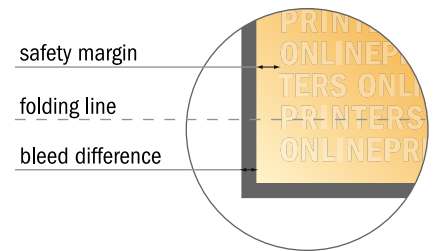

Folded Leaflets Landscape

DVD Booklet • Single fold • 4 pages

- Data format (incl. 2.00 mm bleed): 36.40 x 12.40 cm

- Trimmed size (open): 36.00 x 12.00 cm

- Trimmed size (closed): 18.00 x 12.00 cm

- **Safety margin**
Maintaining 4 mm space between the text/information and the edge of the trimmed format prevents undesirable cuts.

Please note:

- Allow for trim allowance and safety margin according to instructions.
- Arrange background graphics, images or graphics up to the edge of the data format.
- Tolerances may occur during production due to cutting, punching and folding processes.
- This sketch is not drawn to scale.
- Printing data: Instructions and templates can be found under the menu item "Printing data" at www.onlineprinters.com.