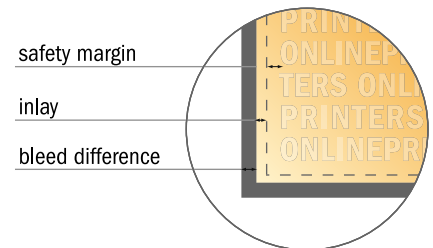

Flag for cantilever

120.0 x 300.0 cm

- Data format:
123.00 x 305.00 cm
- Trimmed size:
120.00 x 300.00 cm
- Visible area:
120.00 x 300.00 cm
- **Safety margin**
Maintaining 4 mm space between the text/information and the edge of the trimmed format prevents undesirable cuts.

Please note:

- Allow for trim allowance and safety margin according to instructions.
- Arrange background graphics, images or graphics up to the edge of the data format.
- Tolerances may occur during production due to cutting, punching and folding processes.
- This sketch is not drawn to scale.
- Printing data: Instructions and templates can be found under the menu item "Printing data" at www.onlineprinters.com.