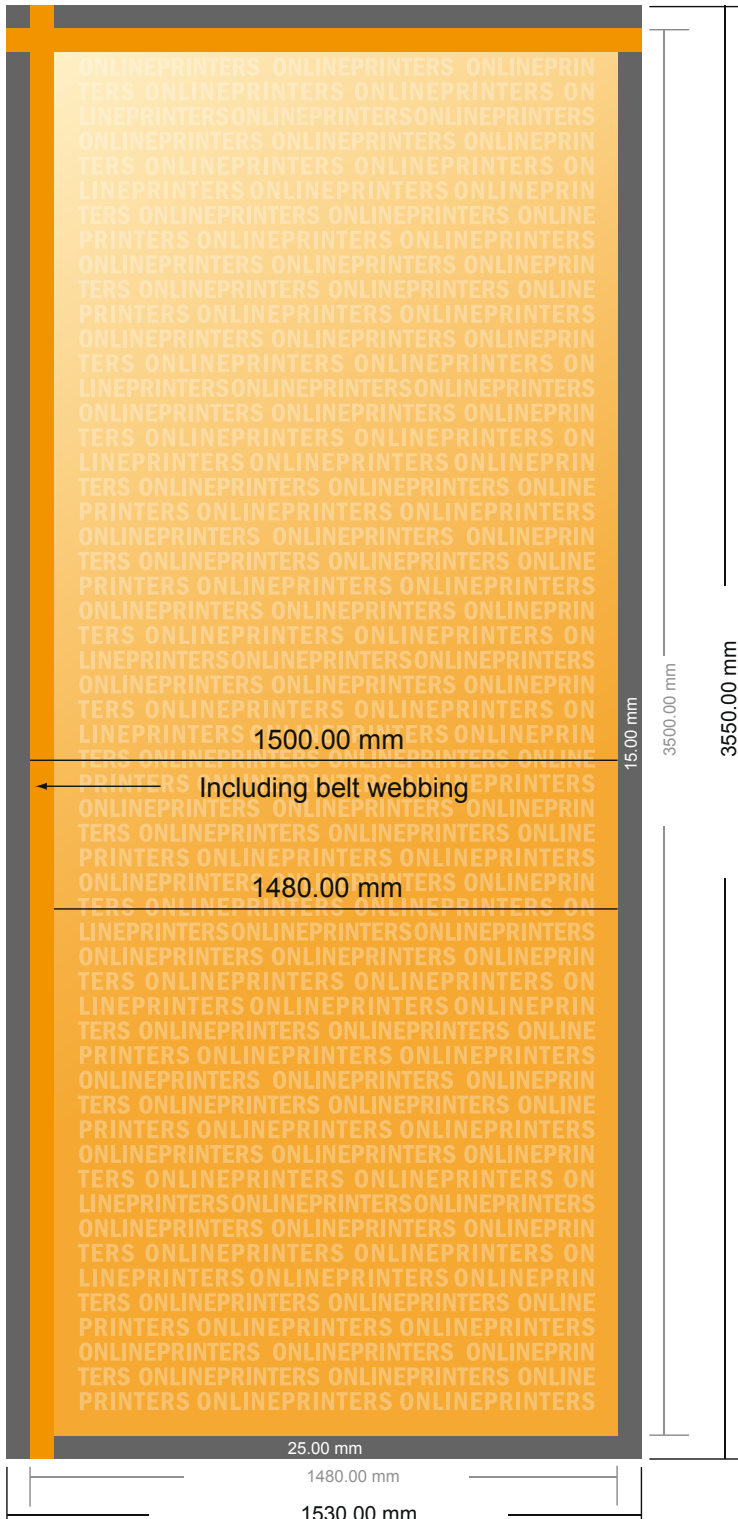

## Flag for cantilever

150.0 x 350.0 cm

- Data format:  
153.00 x 355.00 cm
- Trimmed size:  
150.00 x 350.00 cm
- Visible area:  
148.00 x 350.00 cm
- **Safety margin**  
Maintaining 4 mm space between the text/information and the edge of the trimmed format prevents undesirable cuts.

### Please note:

- Allow for trim allowance and safety margin according to instructions.
- Arrange background graphics, images or graphics up to the edge of the data format.
- Tolerances may occur during production due to cutting, punching and folding processes.
- This sketch is not drawn to scale.
- Printing data: Instructions and templates can be found under the menu item "Printing data" at [www.onlineprinters.com](http://www.onlineprinters.com).