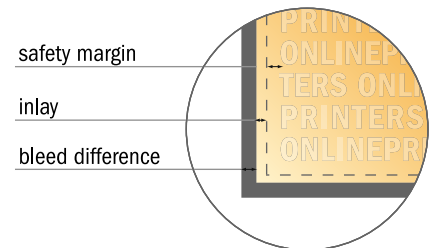

## Flag for cantilever

150.0 x 350.0 cm

- Data format:  
153.00 x 355.00 cm
- Trimmed size:  
150.00 x 350.00 cm
- Visible area:  
148.00 x 350.00 cm
- **Safety margin**  
Maintaining 4 mm space between the text/information and the edge of the trimmed format prevents undesirable cuts.

### Please note:

- Allow for trim allowance and safety margin according to instructions.
- Arrange background graphics, images or graphics up to the edge of the data format.
- Tolerances may occur during production due to cutting, punching and folding processes.
- This sketch is not drawn to scale.
- Printing data: Instructions and templates can be found under the menu item "Printing data" at [www.onlineprinters.com](http://www.onlineprinters.com).