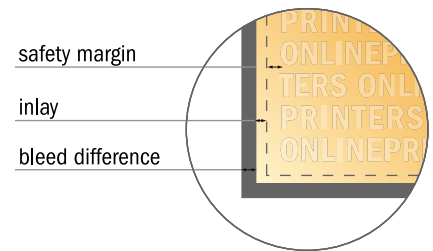

Folding fabric counter, incl. print

160.0 x 92.5 cm

- **Data format**
(incl. 10.00 mm bleed):
160.00 x 92.50 cm
- **Trimmed size:**
158.00 x 90.50 cm
- **System dimensions:**
90.00 x 90.50 cm
- **Safety margin**
Maintaining 100 mm space between the text/information and the edge of the trimmed format prevents undesirable cuts.

Please note:

- Allow for trim allowance and safety margin according to instructions.
- Arrange background graphics, images or graphics up to the edge of the data format.
- Tolerances may occur during production due to cutting, punching and folding processes.
- This sketch is not drawn to scale.
- Printing data: Instructions and templates can be found under the menu item "Printing data" at www.onlineprinters.com.