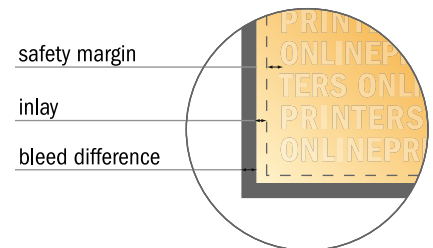

Print for Folding fabric counter

160.0 x 92.5 cm

- **Data format**
(incl. 10.00 mm bleed):
160.00 x 92.50 cm
- **Trimmed size:**
158.00 x 90.50 cm
- **System dimensions:**
90.00 x 90.50 cm
- **Safety margin**
Maintaining 100 mm space between the text/information and the edge of the trimmed format prevents undesirable cuts.

Please note:

- Allow for trim allowance and safety margin according to instructions.
- Arrange background graphics, images or graphics up to the edge of the data format.
- Tolerances may occur during production due to cutting, punching and folding processes.
- This sketch is not drawn to scale.
- Printing data: Instructions and templates can be found under the menu item "Printing data" at www.onlineprinters.com.