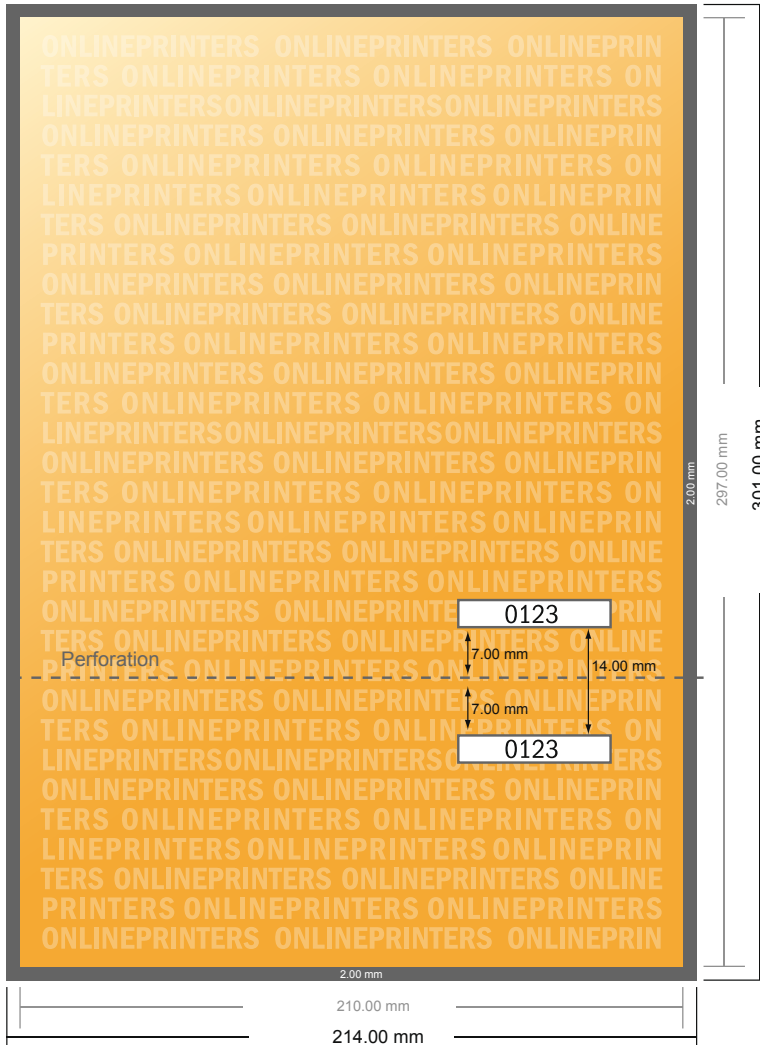

Event Tickets

A4

- Data format
(incl. 2.00 mm bleed):
21.40 x 30.10 cm
- Trimmed size:
21.00 x 29.70 cm
- **Safety margin**
Maintaining 4 mm space between the text/information and the edge of the trimmed format prevents undesirable cuts.

Please note:

- Allow for trim allowance and safety margin according to instructions.
- Arrange background graphics, images or graphics up to the edge of the data format.
- Tolerances may occur during production due to cutting, punching and folding processes.
- This sketch is not drawn to scale.
- Printing data: Instructions and templates can be found under the menu item "Printing data" at www.onlineprinters.com.