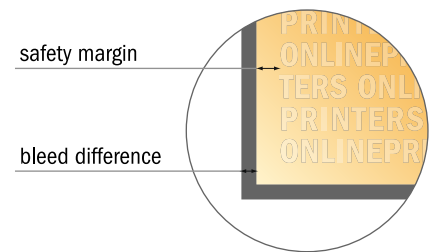

Event Tickets

A4

- Data format
(incl. 2.00 mm bleed):
21.40 x 30.10 cm
- Trimmed size:
21.00 x 29.70 cm
- **Safety margin**
Maintaining 4 mm space between the text/information and the edge of the trimmed format prevents undesirable cuts.

Please note:

- Allow for trim allowance and safety margin according to instructions.
- Arrange background graphics, images or graphics up to the edge of the data format.
- Tolerances may occur during production due to cutting, punching and folding processes.
- This sketch is not drawn to scale.
- Printing data: Instructions and templates can be found under the menu item "Printing data" at www.onlineprinters.com.