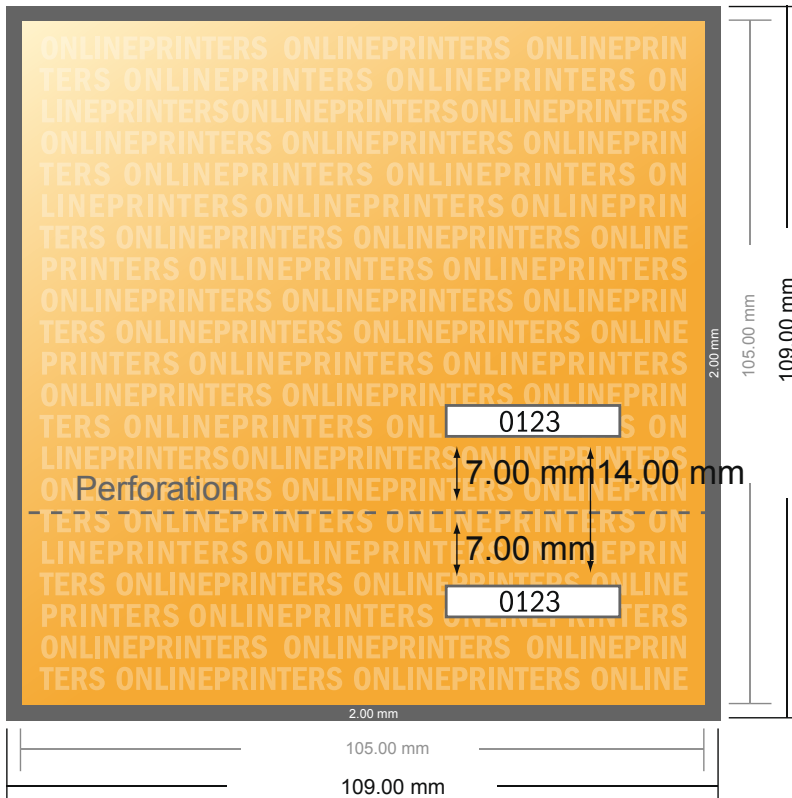

Event Tickets

A6-Square

- **Data format**
(incl. 2.00 mm bleed):
10.90 x 10.90 cm
- **Trimmed size:**
10.50 x 10.50 cm
- **Safety margin**
Maintaining 4 mm space between the text/information and the edge of the trimmed format prevents undesirable cuts.

Please note:

- Allow for trim allowance and safety margin according to instructions.
- Arrange background graphics, images or graphics up to the edge of the data format.
- Tolerances may occur during production due to cutting, punching and folding processes.
- This sketch is not drawn to scale.
- Printing data: Instructions and templates can be found under the menu item "Printing data" at www.onlineprinters.com.