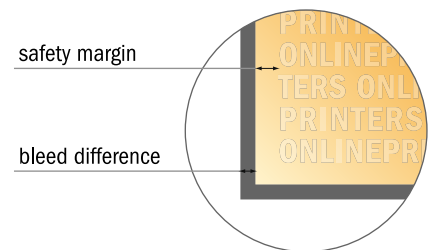

Event Tickets

A5-Square

- Data format (incl. 2.00 mm bleed): 15.20 x 15.20 cm

- Trimmed size: 14.80 x 14.80 cm

- **Safety margin**
Maintaining 4 mm space between the text/information and the edge of the trimmed format prevents undesirable cuts.

Please note:

- Allow for trim allowance and safety margin according to instructions.
- Arrange background graphics, images or graphics up to the edge of the data format.
- Tolerances may occur during production due to cutting, punching and folding processes.
- This sketch is not drawn to scale.
- Printing data: Instructions and templates can be found under the menu item "Printing data" at www.onlineprinters.com.