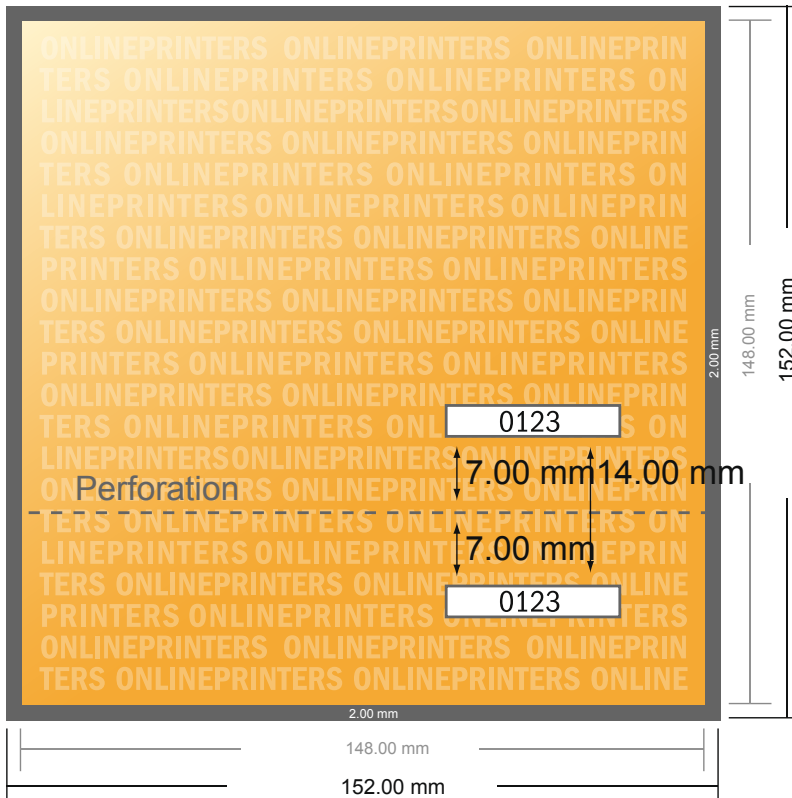

Event Tickets

A5-Square

- Data format (incl. 2.00 mm bleed): 15.20 x 15.20 cm

- Trimmed size: 14.80 x 14.80 cm

- **Safety margin**
Maintaining 4 mm space between the text/information and the edge of the trimmed format prevents undesirable cuts.

Please note:

- Allow for trim allowance and safety margin according to instructions.
- Arrange background graphics, images or graphics up to the edge of the data format.
- Tolerances may occur during production due to cutting, punching and folding processes.
- This sketch is not drawn to scale.
- Printing data: Instructions and templates can be found under the menu item "Printing data" at www.onlineprinters.com.