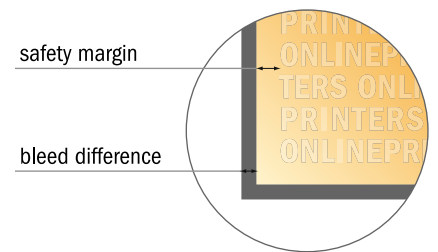

## Event Tickets

A4-Square

- Data format (incl. 2.00 mm bleed): 21.40 x 21.40 cm
- Trimmed size: 21.00 x 21.00 cm
- **Safety margin**  
Maintaining 4 mm space between the text/information and the edge of the trimmed format prevents undesirable cuts.

### Please note:

- Allow for trim allowance and safety margin according to instructions.
- Arrange background graphics, images or graphics up to the edge of the data format.
- Tolerances may occur during production due to cutting, punching and folding processes.
- This sketch is not drawn to scale.
- Printing data: Instructions and templates can be found under the menu item "Printing data" at [www.onlineprinters.com](http://www.onlineprinters.com).