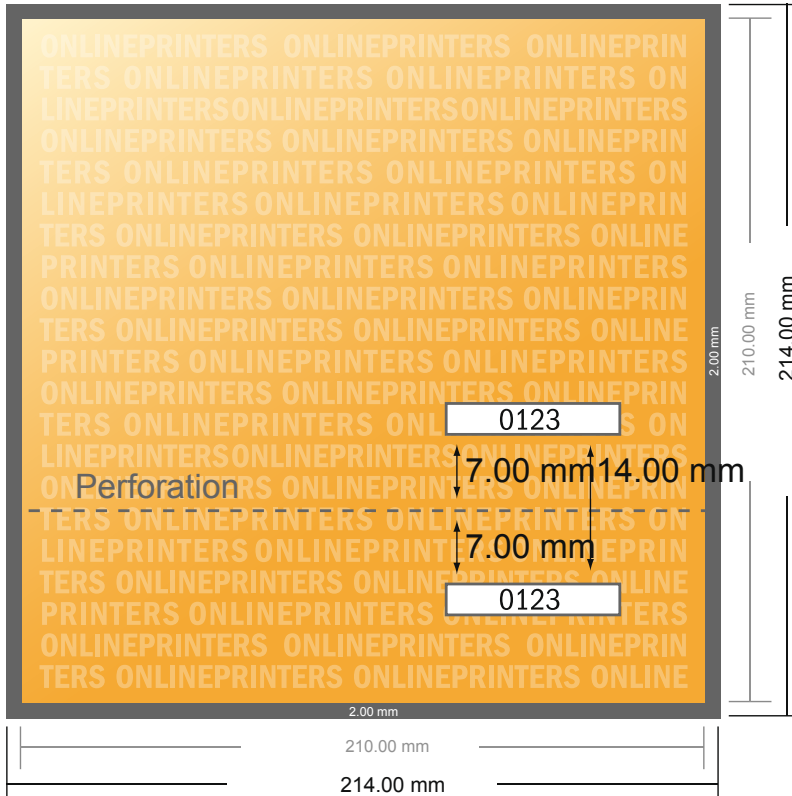

## Event Tickets

A4-Square

- Data format (incl. 2.00 mm bleed): 21.40 x 21.40 cm
- Trimmed size: 21.00 x 21.00 cm
- **Safety margin**  
Maintaining 4 mm space between the text/information and the edge of the trimmed format prevents undesirable cuts.

### Please note:

- Allow for trim allowance and safety margin according to instructions.
- Arrange background graphics, images or graphics up to the edge of the data format.
- Tolerances may occur during production due to cutting, punching and folding processes.
- This sketch is not drawn to scale.
- Printing data: Instructions and templates can be found under the menu item "Printing data" at [www.onlineprinters.com](http://www.onlineprinters.com).