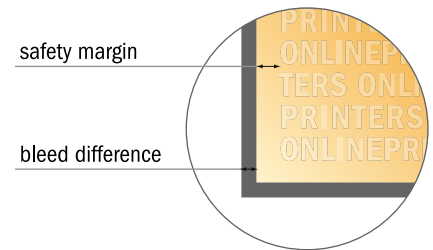

Event Tickets

1/3 DIN-A4

- **Data format**
(incl. 2.00 mm bleed):
10.30 x 21.40 cm
- **Trimmed size:**
9.90 x 21.00 cm
- **Safety margin**
Maintaining 4 mm space between the text/information and the edge of the trimmed format prevents undesirable cuts.

Please note:

- Allow for trim allowance and safety margin according to instructions.
- Arrange background graphics, images or graphics up to the edge of the data format.
- Tolerances may occur during production due to cutting, punching and folding processes.
- This sketch is not drawn to scale.
- Printing data: Instructions and templates can be found under the menu item "Printing data" at www.onlineprinters.com.