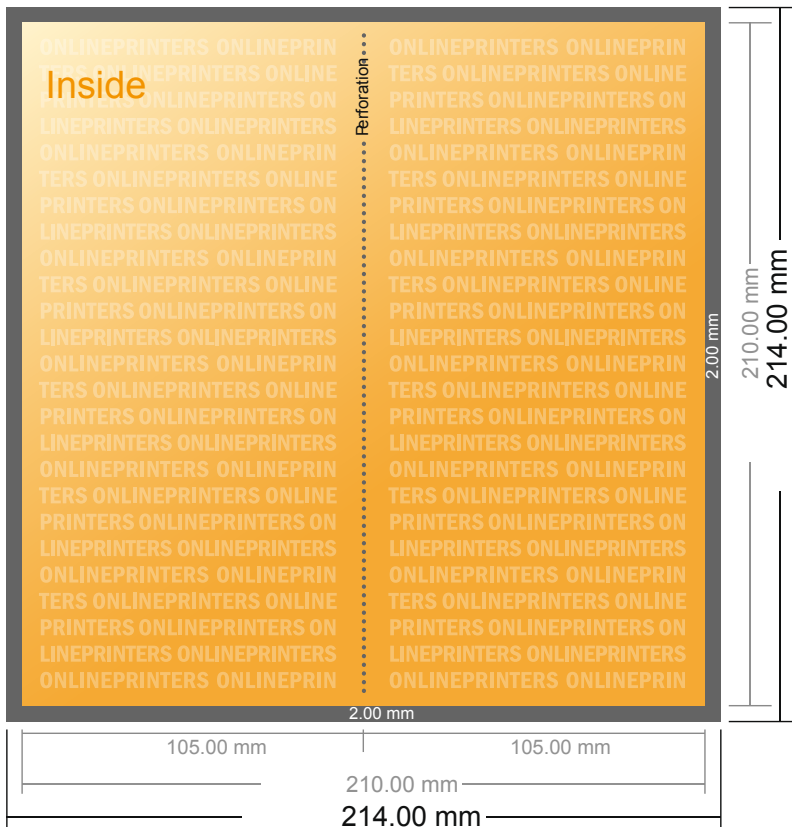

Perforated Folded Leaflets Portrait

DL • Single fold • 4 pages

- Data format (incl. 2.00 mm bleed): 21.40 x 21.40 cm
- Trimmed size (open): 21.00 x 21.00 cm
- Trimmed size (closed): 10.50 x 21.00 cm

▪ **Safety margin**
 Maintaining 4 mm space between the text/information and the edge of the trimmed format prevents undesirable cuts.

Please note:

- Allow for trim allowance and safety margin according to instructions.
- Arrange background graphics, images or graphics up to the edge of the data format.
- Tolerances may occur during production due to cutting, punching and folding processes.
- This sketch is not drawn to scale.
- Printing data: Instructions and templates can be found under the menu item "Printing data" at www.onlineprinters.com.