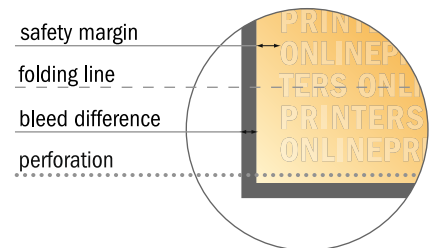

Perforated Folded Leaflets Portrait

DL • Single fold • 4 pages

- Data format (incl. 2.00 mm bleed): 21.40 x 21.40 cm
- Trimmed size (open): 21.00 x 21.00 cm
- Trimmed size (closed): 10.50 x 21.00 cm

▪ **Safety margin**
 Maintaining 4 mm space between the text/information and the edge of the trimmed format prevents undesirable cuts.

Please note:

- Allow for trim allowance and safety margin according to instructions.
- Arrange background graphics, images or graphics up to the edge of the data format.
- Tolerances may occur during production due to cutting, punching and folding processes.
- This sketch is not drawn to scale.
- Printing data: Instructions and templates can be found under the menu item "Printing data" at www.onlineprinters.com.