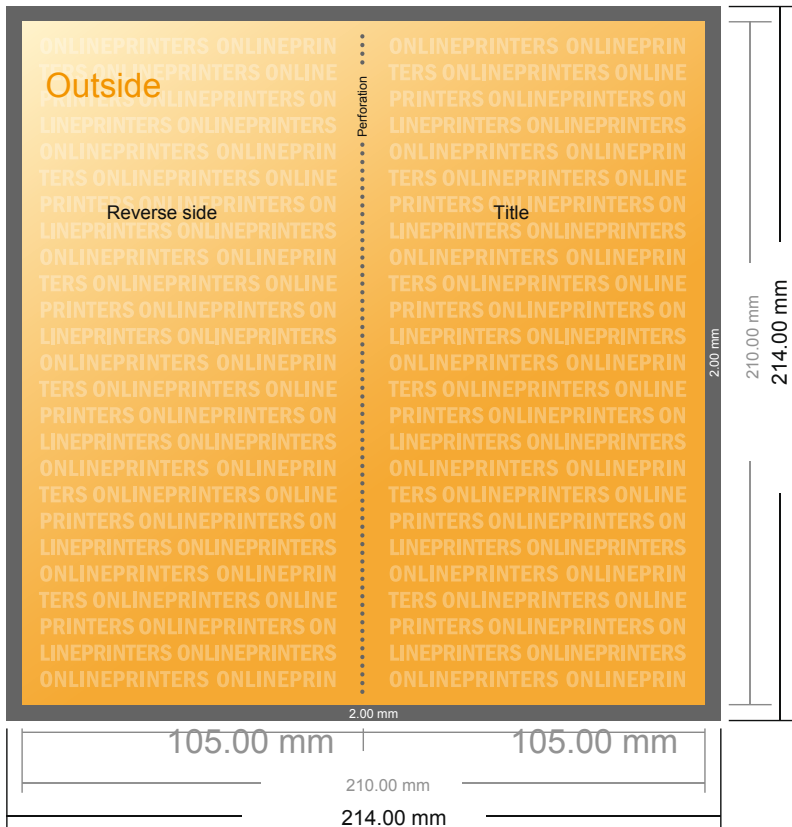

Perforated Folded Leaflets Portrait

DL • Single fold • 4 pages

- Data format (incl. 2.00 mm bleed): 21.40 x 21.40 cm
- Trimmed size (open): 21.00 x 21.00 cm
- Trimmed size (closed): 10.50 x 21.00 cm

▪ **Safety margin**
 Maintaining 4 mm space between the text/information and the edge of the trimmed format prevents undesirable cuts.

Please note:

- Allow for trim allowance and safety margin according to instructions.
- Arrange background graphics, images or graphics up to the edge of the data format.
- Tolerances may occur during production due to cutting, punching and folding processes.
- This sketch is not drawn to scale.
- Printing data: Instructions and templates can be found under the menu item "Printing data" at www.onlineprinters.com.