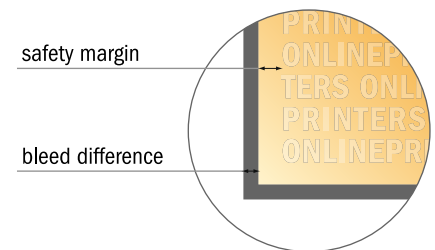

Multi-page Desktop Calendars

A5-Square • Square

- Data format (incl. 2.00 mm bleed): 15.20 x 15.20 cm
- Trimmed size: 14.80 x 14.80 cm
- **Safety margin**
Maintaining 4 mm space between the text/information and the edge of the trimmed format prevents undesirable cuts.

Please note:

- Allow for trim allowance and safety margin according to instructions.
- Arrange background graphics, images or graphics up to the edge of the data format.
- Tolerances may occur during production due to cutting, punching and folding processes.
- This sketch is not drawn to scale.
- Printing data: Instructions and templates can be found under the menu item "Printing data" at www.onlineprinters.com.