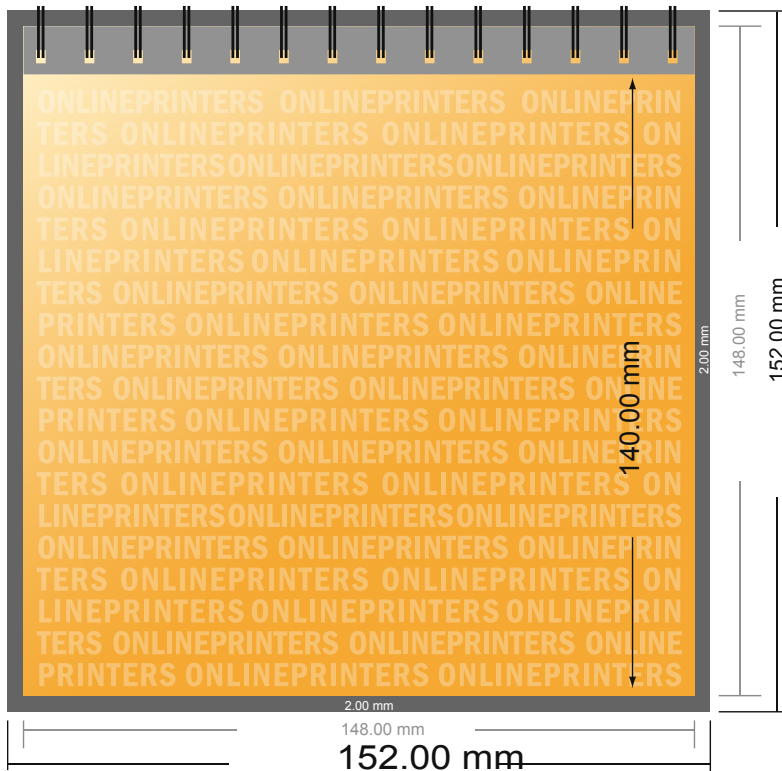

Multi-page Desktop Calendars

A5-Square • Square

- Data format (incl. 2.00 mm bleed): 15.20 x 15.20 cm
- Trimmed size: 14.80 x 14.80 cm
- **Safety margin**
Maintaining 4 mm space between the text/information and the edge of the trimmed format prevents undesirable cuts.

Please note:

- Allow for trim allowance and safety margin according to instructions.
- Arrange background graphics, images or graphics up to the edge of the data format.
- Tolerances may occur during production due to cutting, punching and folding processes.
- This sketch is not drawn to scale.
- Printing data: Instructions and templates can be found under the menu item "Printing data" at www.onlineprinters.com.