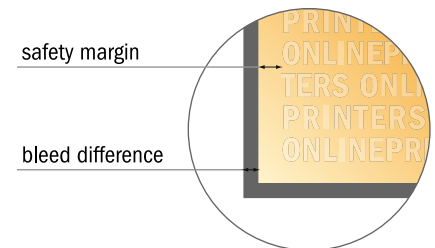

## Wire-o Wall Calendars

A4 • Portrait

- Data format (incl. 2.00 mm bleed): 21.40 x 30.10 cm

- Trimmed size: 21.00 x 29.70 cm

- Front side and reverse side dimensions are identical.

- **Safety margin**  
Maintaining 4 mm space between the text/information and the edge of the trimmed format prevents undesirable cuts.

### Please note:

- Allow for trim allowance and safety margin according to instructions.
- Arrange background graphics, images or graphics up to the edge of the data format.
- Tolerances may occur during production due to cutting, punching and folding processes.
- This sketch is not drawn to scale.
- Printing data: Instructions and templates can be found under the menu item "Printing data" at [www.onlineprinters.com](http://www.onlineprinters.com).