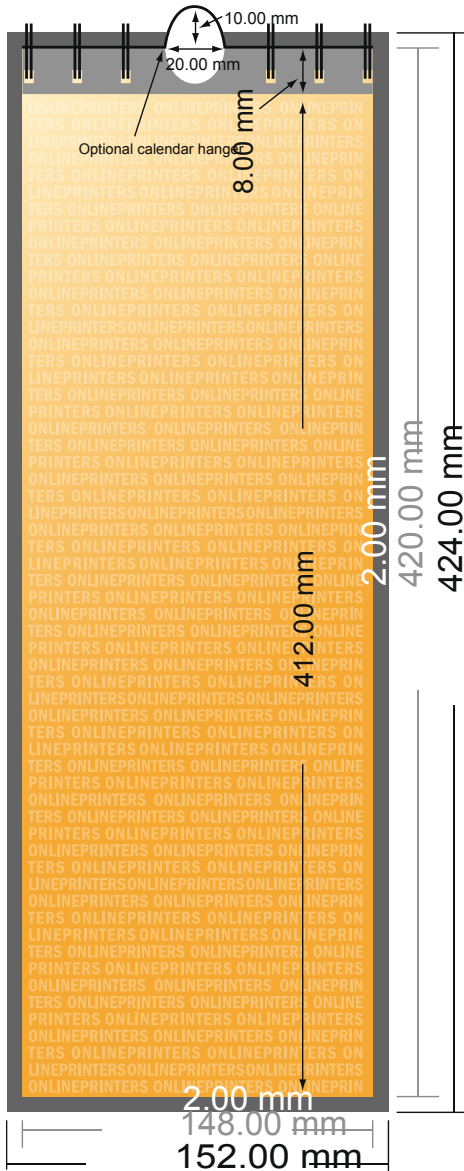

Wire-o Wall Calendars

DIN-A3 Half • Portrait

- Data format (incl. 2.00 mm bleed): 15.20 x 42.40 cm
- Trimmed size: 14.80 x 42.00 cm
- **Safety margin**
Maintaining 4 mm space between the text/information and the edge of the trimmed format prevents undesirable cuts.

Please note:

- Allow for trim allowance and safety margin according to instructions.
- Arrange background graphics, images or graphics up to the edge of the data format.
- Tolerances may occur during production due to cutting, punching and folding processes.
- This sketch is not drawn to scale.
- Printing data: Instructions and templates can be found under the menu item "Printing data" at www.onlineprinters.com.