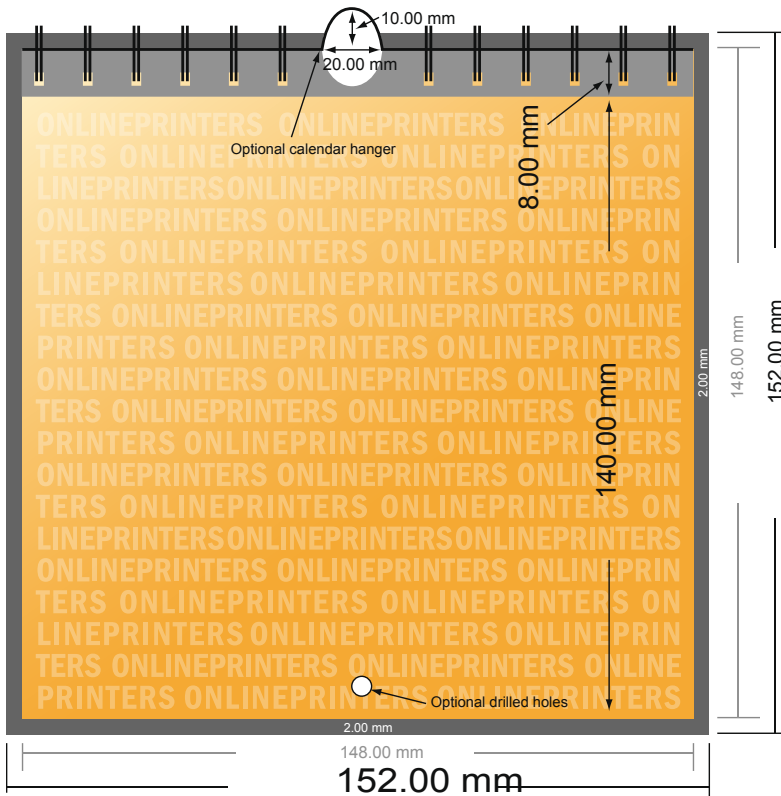

Wire-o Wall Calendars

A5-Square

- Data format (incl. 2.00 mm bleed): 15.20 x 15.20 cm
- Trimmed size: 14.80 x 14.80 cm
- Front side and reverse side dimensions are identical.
- **Safety margin**
Maintaining 4 mm space between the text/information and the edge of the trimmed format prevents undesirable cuts.

Please note:

- Allow for trim allowance and safety margin according to instructions.
- Arrange background graphics, images or graphics up to the edge of the data format.
- Tolerances may occur during production due to cutting, punching and folding processes.
- This sketch is not drawn to scale.
- Printing data: Instructions and templates can be found under the menu item "Printing data" at www.onlineprinters.com.