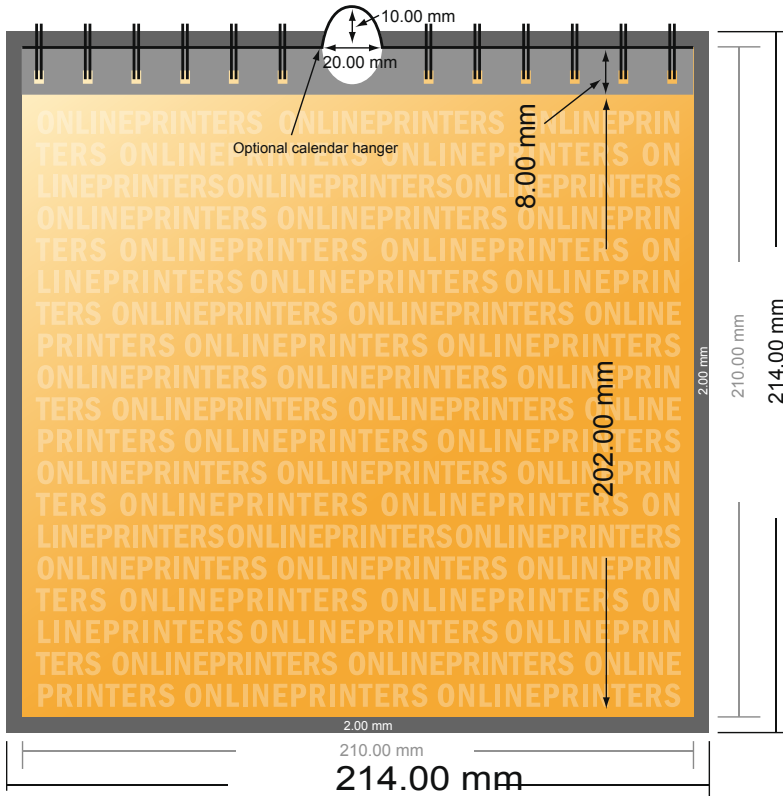

# Wire-o Wall Calendars

A4-Square

- Data format (incl. 2.00 mm bleed): 21.40 x 21.40 cm

- Trimmed size: 21.00 x 21.00 cm

- **Safety margin**  
Maintaining 4 mm space between the text/information and the edge of the trimmed format prevents undesirable cuts.

**Please note:**

- Allow for trim allowance and safety margin according to instructions.
- Arrange background graphics, images or graphics up to the edge of the data format.
- Tolerances may occur during production due to cutting, punching and folding processes.
- This sketch is not drawn to scale.
- Printing data: Instructions and templates can be found under the menu item "Printing data" at [www.onlineprinters.com](http://www.onlineprinters.com).