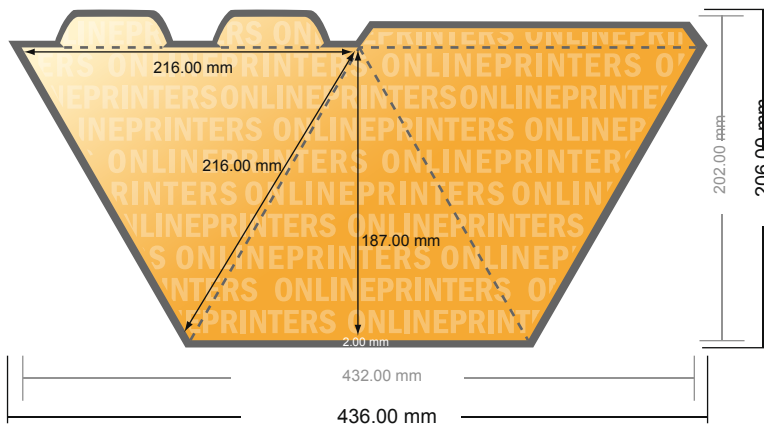

## Displays

### Pyramid large 3-sided • Portrait

- Data format  
(incl. 2.00 mm bleed):  
43.60 x 20.60 cm
- Trimmed size (open):  
43.20 x 20.20 cm
- Trimmed size (closed):  
21.60 x 21.60 x 18.70 cm
- **Safety margin**  
Maintaining 4 mm space between the text/information and the edge of the trimmed format prevents undesirable cuts.

### Please note:

- Allow for trim allowance and safety margin according to instructions.
- Arrange background graphics, images or graphics up to the edge of the data format.
- Tolerances may occur during production due to cutting, punching and folding processes.
- This sketch is not drawn to scale.
- Printing data: Instructions and templates can be found under the menu item "Printing data" at [www.onlineprinters.com](http://www.onlineprinters.com).