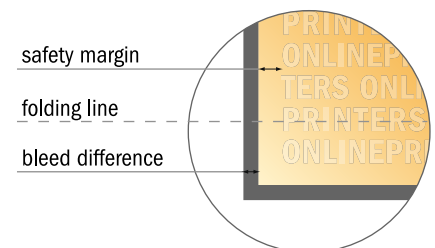

## Displays

### Pyramid large 3-sided • Portrait

- Data format  
(incl. 2.00 mm bleed):  
43.60 x 20.60 cm
- Trimmed size (open):  
43.20 x 20.20 cm
- Trimmed size (closed):  
21.60 x 21.60 x 18.70 cm
- **Safety margin**  
Maintaining 4 mm space between the text/information and the edge of the trimmed format prevents undesirable cuts.

### Please note:

- Allow for trim allowance and safety margin according to instructions.
- Arrange background graphics, images or graphics up to the edge of the data format.
- Tolerances may occur during production due to cutting, punching and folding processes.
- This sketch is not drawn to scale.
- Printing data: Instructions and templates can be found under the menu item "Printing data" at [www.onlineprinters.com](http://www.onlineprinters.com).