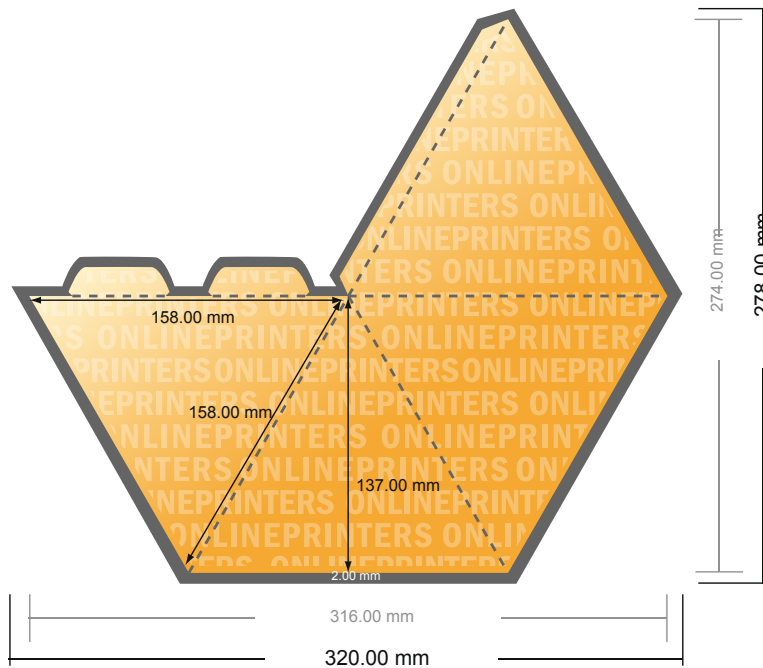

Displays

Pyramid small 4-sided • Portrait

- Data format (incl. 2.00 mm bleed): 32.00 x 27.80 cm
- Trimmed size (open): 31.60 x 27.40 cm
- Trimmed size (closed): 15.80 x 15.80 x 13.70 cm

- **Safety margin**
Maintaining 4 mm space between the text/information and the edge of the trimmed format prevents undesirable cuts.

Please note:

- Allow for trim allowance and safety margin according to instructions.
- Arrange background graphics, images or graphics up to the edge of the data format.
- Tolerances may occur during production due to cutting, punching and folding processes.
- This sketch is not drawn to scale.
- Printing data: Instructions and templates can be found under the menu item "Printing data" at www.onlineprinters.com.