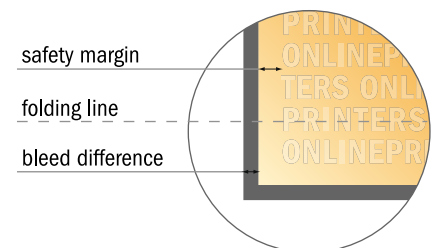

Displays

Pyramid small 4-sided • Portrait

- Data format (incl. 2.00 mm bleed): 32.00 x 27.80 cm
- Trimmed size (open): 31.60 x 27.40 cm
- Trimmed size (closed): 15.80 x 15.80 x 13.70 cm

- **Safety margin**
Maintaining 4 mm space between the text/information and the edge of the trimmed format prevents undesirable cuts.

Please note:

- Allow for trim allowance and safety margin according to instructions.
- Arrange background graphics, images or graphics up to the edge of the data format.
- Tolerances may occur during production due to cutting, punching and folding processes.
- This sketch is not drawn to scale.
- Printing data: Instructions and templates can be found under the menu item "Printing data" at www.onlineprinters.com.