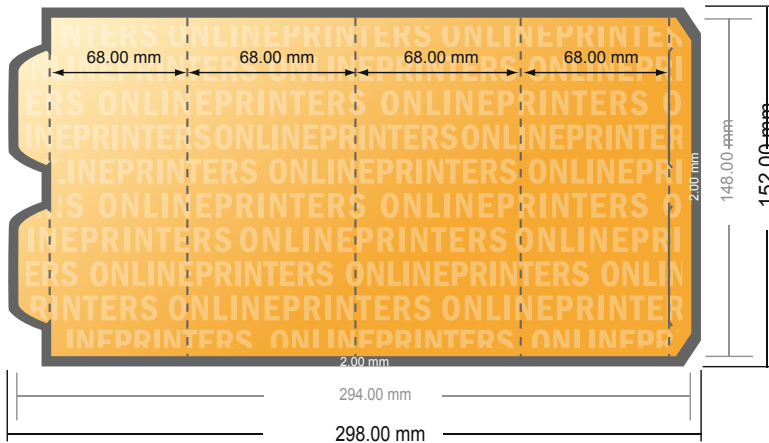

Displays

Square small • Portrait

- Data format
(incl. 2.00 mm bleed):
29.80 x 15.20 cm
- Trimmed size (open):
29.40 x 14.80 cm
- Trimmed size (closed):
6.80 x 14.80 cm
- **Safety margin**
Maintaining 4 mm space between the text/information and the edge of the trimmed format prevents undesirable cuts.

Please note:

- Allow for trim allowance and safety margin according to instructions.
- Arrange background graphics, images or graphics up to the edge of the data format.
- Tolerances may occur during production due to cutting, punching and folding processes.
- This sketch is not drawn to scale.
- Printing data: Instructions and templates can be found under the menu item "Printing data" at www.onlineprinters.com.