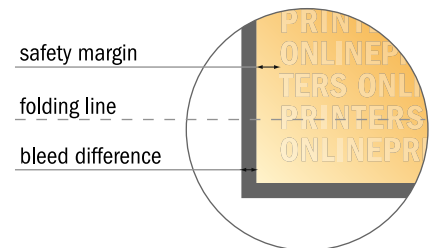

Displays

Square small • Portrait

- Data format
(incl. 2.00 mm bleed):
29.80 x 15.20 cm
- Trimmed size (open):
29.40 x 14.80 cm
- Trimmed size (closed):
6.80 x 14.80 cm
- **Safety margin**
Maintaining 4 mm space between the text/information and the edge of the trimmed format prevents undesirable cuts.

Please note:

- Allow for trim allowance and safety margin according to instructions.
- Arrange background graphics, images or graphics up to the edge of the data format.
- Tolerances may occur during production due to cutting, punching and folding processes.
- This sketch is not drawn to scale.
- Printing data: Instructions and templates can be found under the menu item "Printing data" at www.onlineprinters.com.